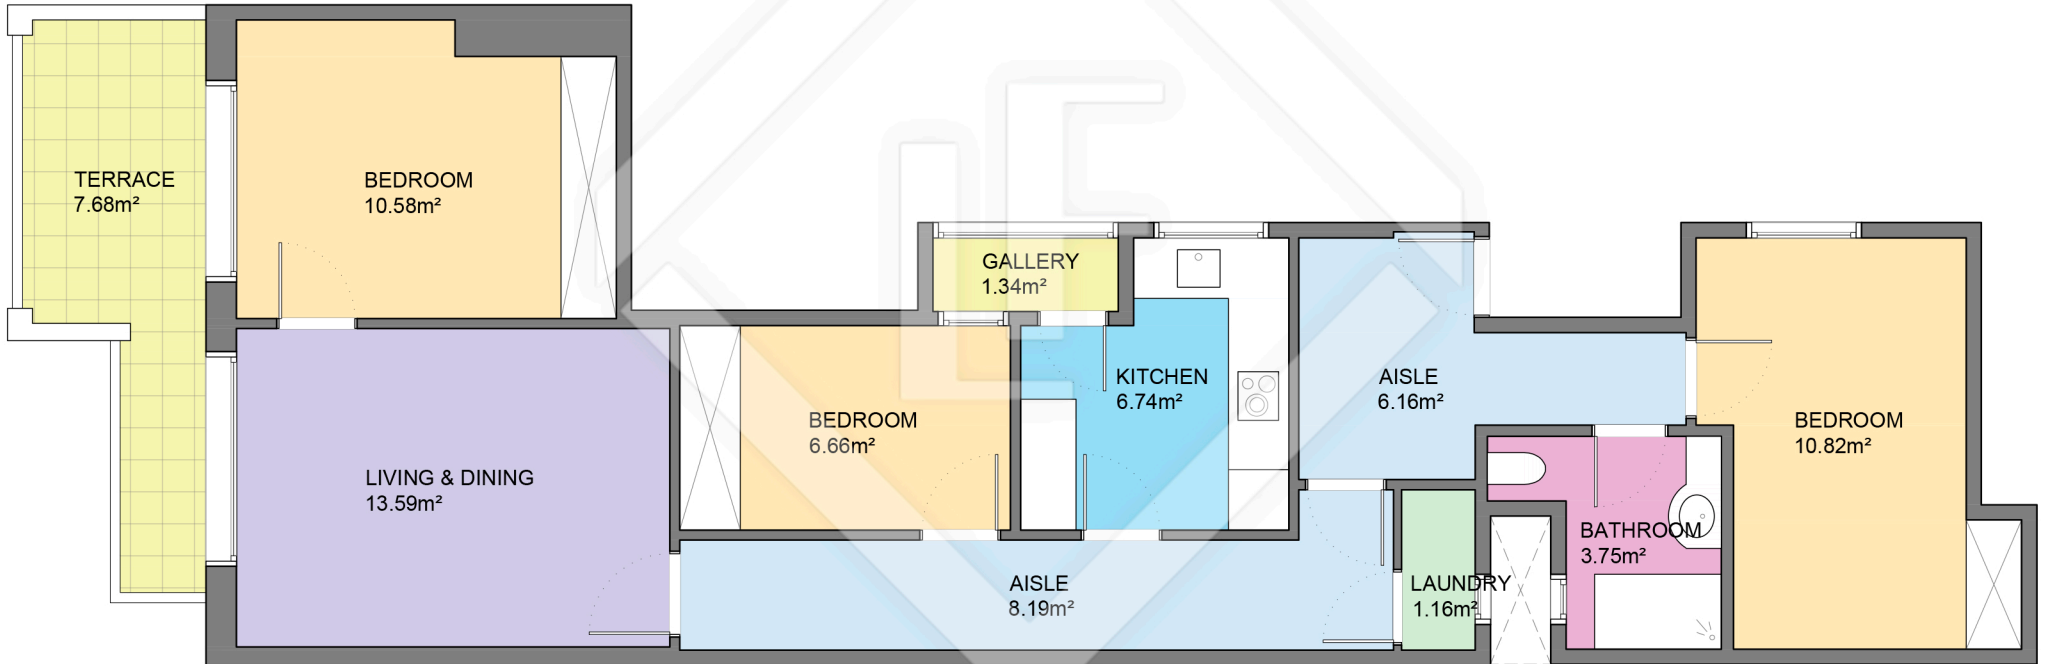

BCN36440

LUCAS FOX

INTERNATIONAL PROPERTIES

LUCAS FOX
INTERNATIONAL PROPERTIES

Scale in metres. Indicative only. Dimensions are approximate. All information contained here is gathered from sources we believe to be reliable. However we cannot guarantee its accuracy and interested persons should rely on their own enquiries.

Measurements FLOOR	
Built surface	82.10m ²
Useful surface	68.99m ²
Exterior surface	7.68m ²
Height	2.77m

BCN36440 Propuesta

LUCAS FOX
INTERNATIONAL PROPERTIES

LUCAS FOX
INTERNATIONAL PROPERTIES

Scale in metres. Indicative only. Dimensions are approximate. All information contained here is gathered from sources we believe to be reliable. However we cannot guarantee its accuracy and interested persons should rely on their own enquiries.

Measurements FLOOR	
Built surface	82.10m ²
Useful surface	70.45m ²
Exterior surface	7.68m ²
Height	2.77m