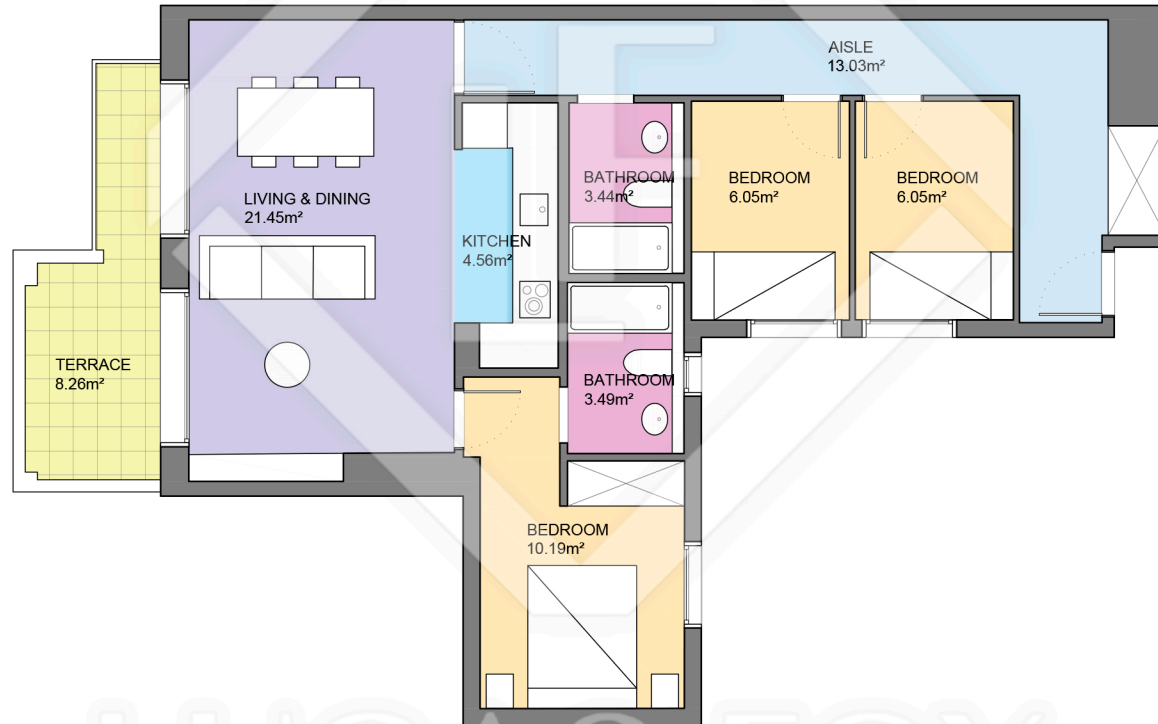

BCN36439

LUCAS FOX
INTERNATIONAL PROPERTIES

Scale in metres. Indicative only. Dimensions are approximate. All information contained here is gathered from sources we believe to be reliable. However we cannot guarantee its accuracy and interested persons should rely on their own enquiries.

Measurements FLOOR	
Built surface	79.74m ²
Useful surface	68.26m ²
Exterior surface	8.26m ²
Height	2.65m