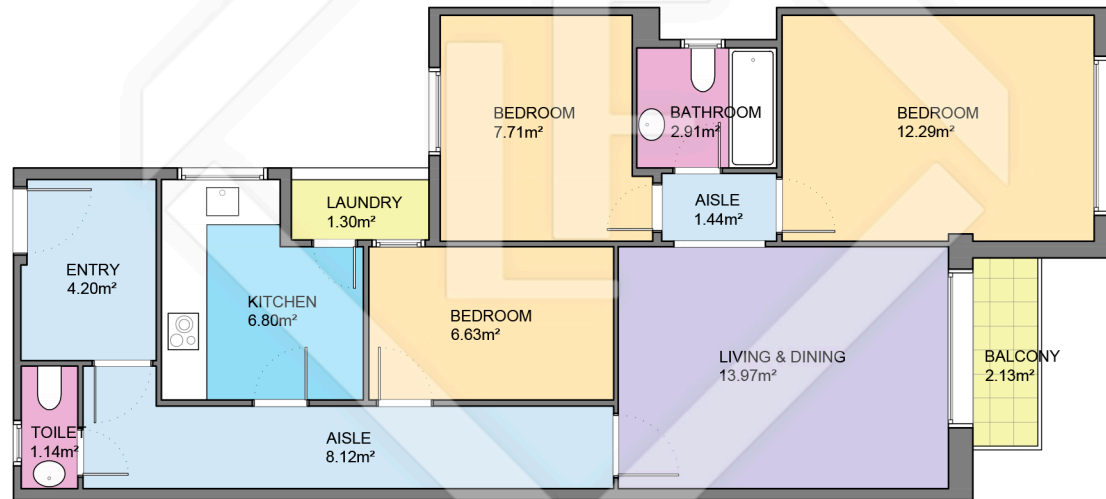

TIPO 2

LUCAS FOX
INTERNATIONAL PROPERTIES

Scale in metres. Indicative only. Dimensions are approximate. All information contained here is gathered from sources we believe to be reliable. However we cannot guarantee its accuracy and interested persons should rely on their own enquiries.

Measurements FLOOR	
Built surface	75.58m ²
Useful surface	66.51m ²
Exterior surface	2.13m ²