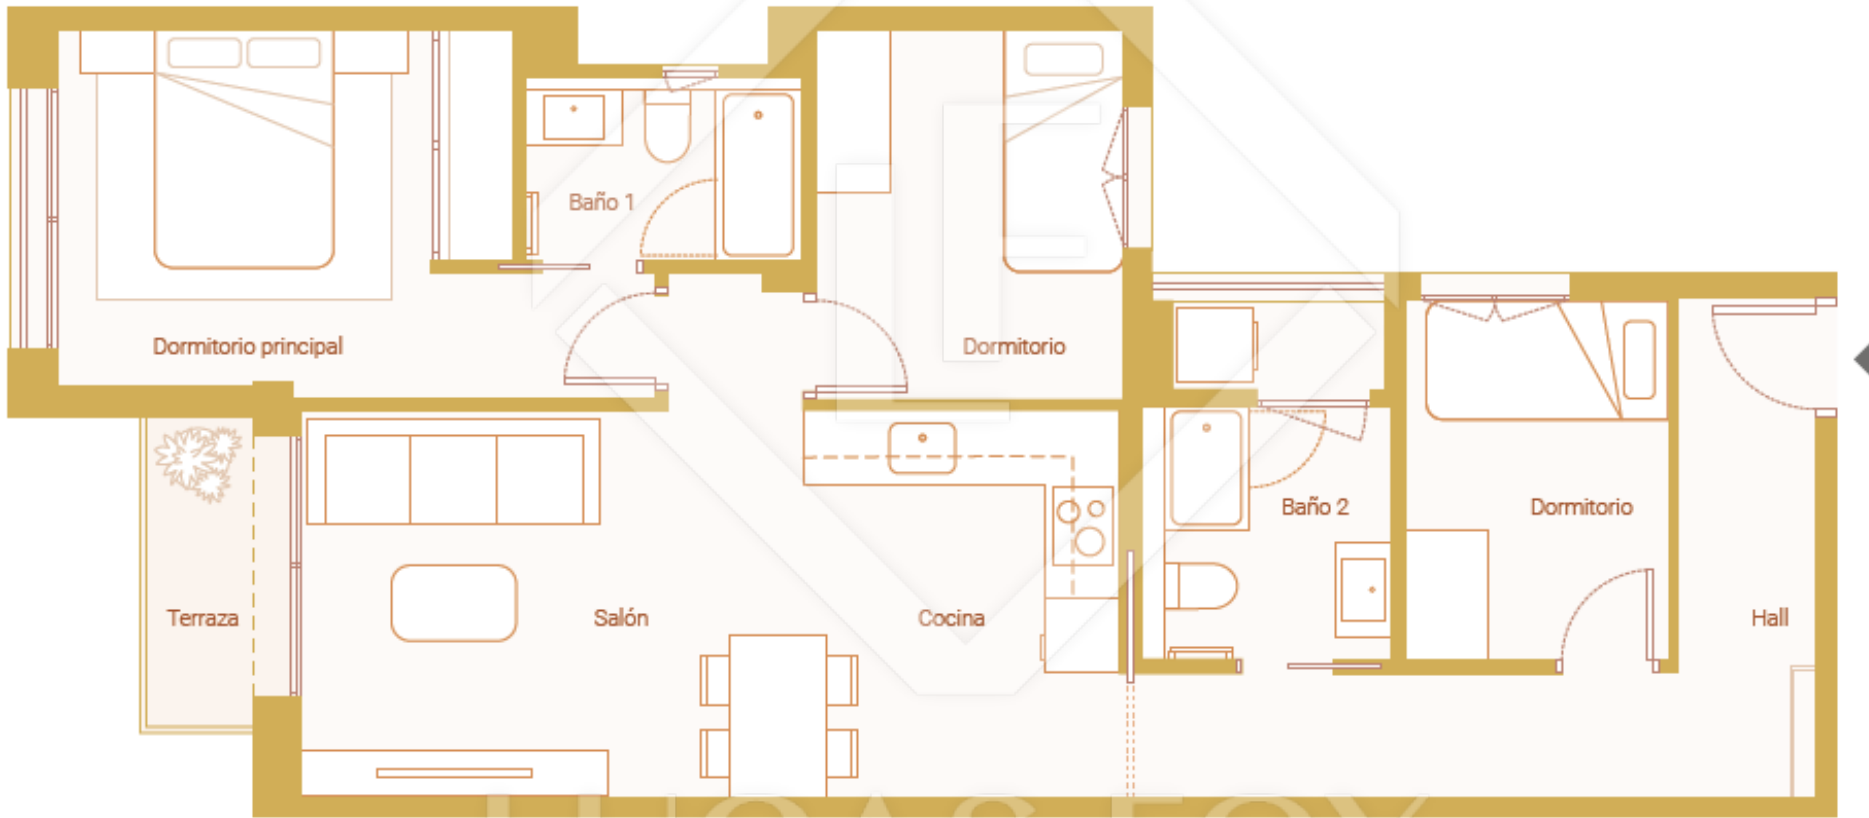

VILLARROEL – ROSELLO

TIPO 3

LUCAS FOX
INTERNATIONAL PROPERTIES

| Measurements FLOOR | |
|--------------------|----------------------|
| Built surface | 75,15 m ² |
| Useful surface | 60,35 m ² |
| Exterior surface | 2,14 m ² |