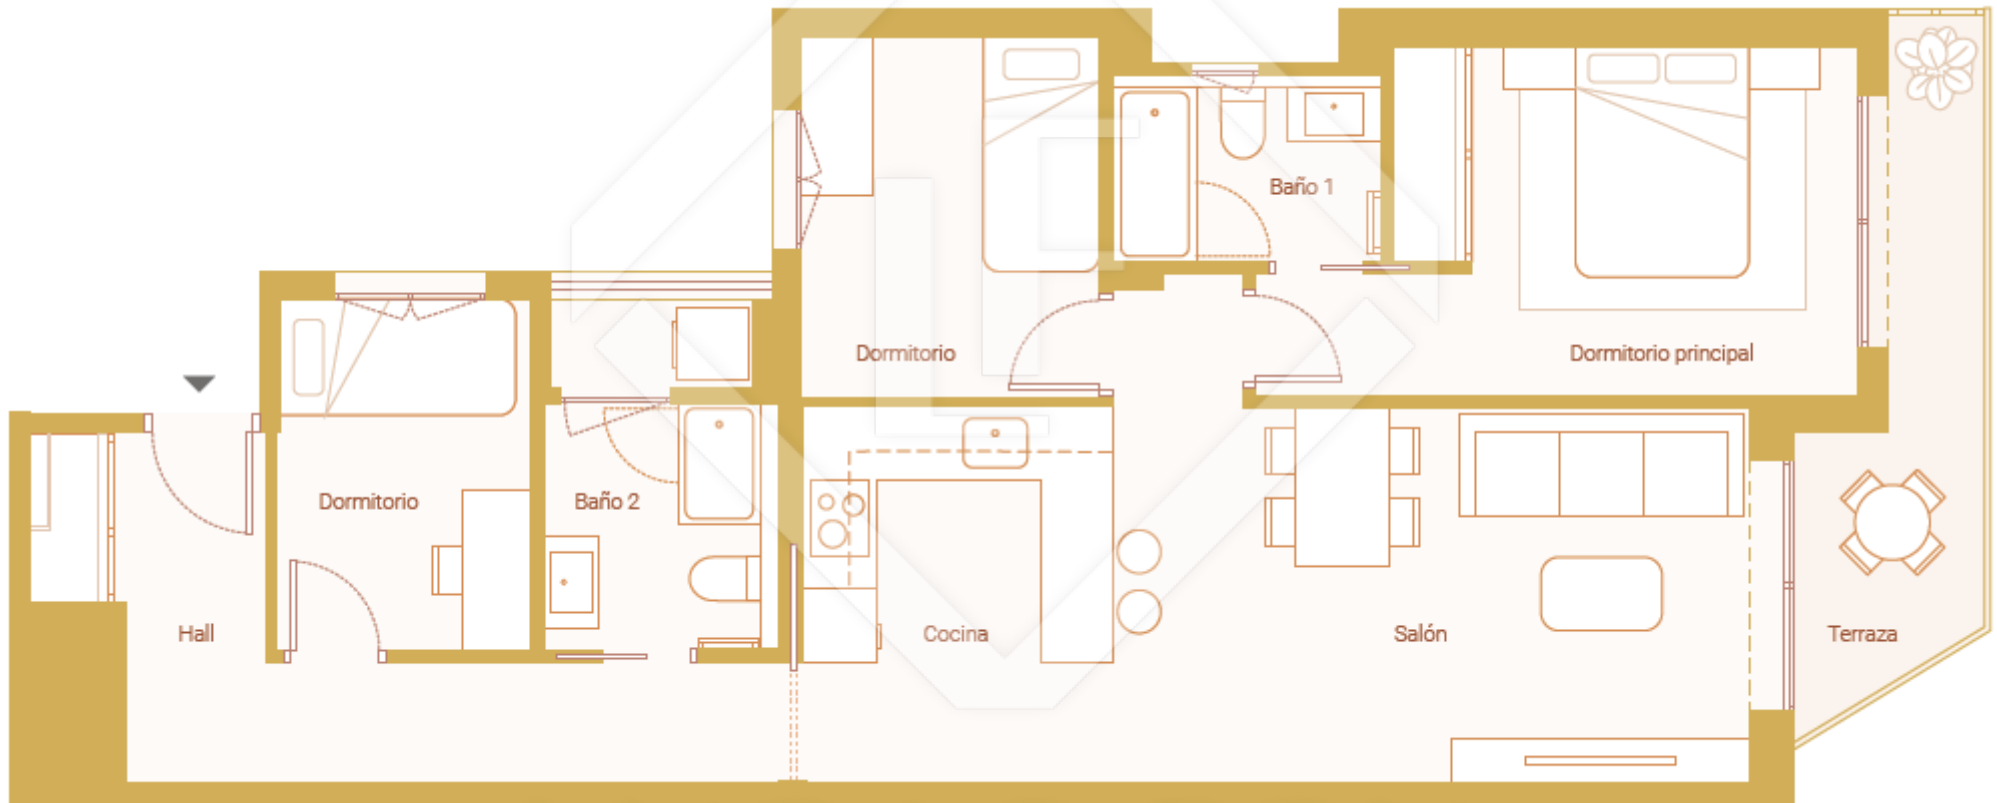

VILLARROEL – ROSELLO

TIPO 4

LUCAS FOX
INTERNATIONAL PROPERTIES

Measurements FLOOR	
Built surface	79,30 m ²
Useful surface	67,52 m ²
Exterior surface	5,90 m ²