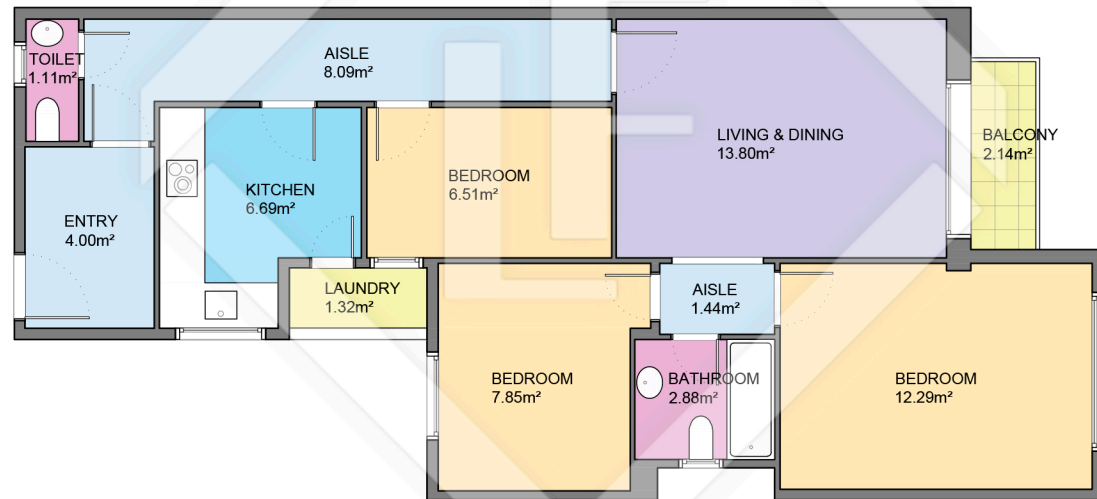

TIPO 3

LUCAS FOX
INTERNATIONAL PROPERTIES

Scale in metres. Indicative only. Dimensions are approximate. All information contained here is gathered from sources we believe to be reliable. However we cannot guarantee its accuracy and interested persons should rely on their own enquiries.

Measurements FLOOR	
Built surface	75.15m ²
Useful surface	65.98m ²
Exterior surface	2.14m ²