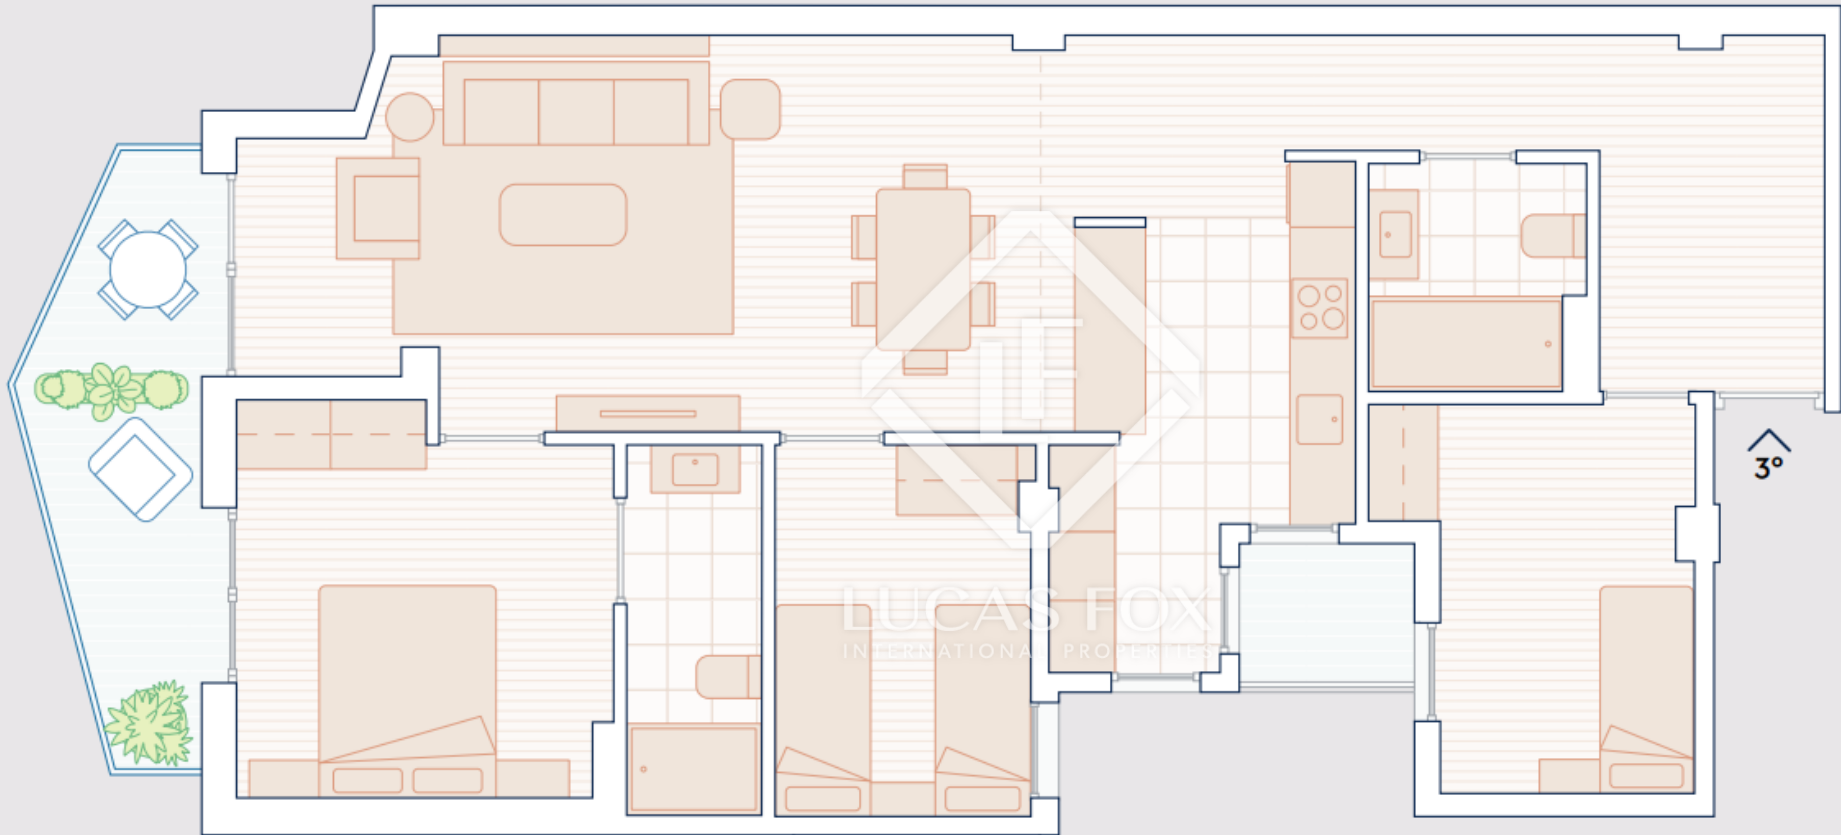

Planta tipo 1-6

Puerta 3ª

LUCAS FOX
INTERNATIONAL PROPERTIES

Scale in meters. Indicative only. Dimensions are approximate. All information contained here is gathered from sources we believe to be reliable. However, we cannot guarantee its accuracy and interested persons should rely on their own enquiries.

Measurements

Built surface	90,05 m²
Useful surface	83,99 m²
Exterior surface	6,62 m²