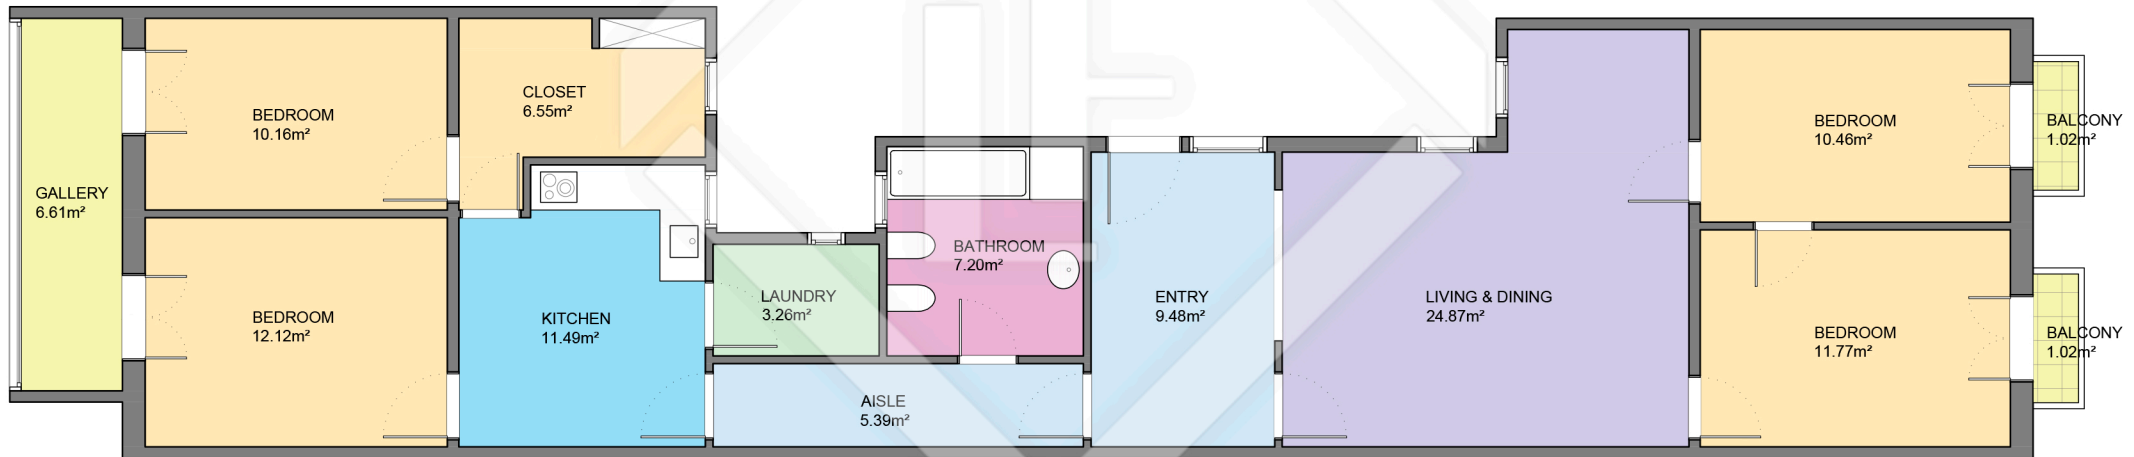

BCN36199

LUCAS FOX
INTERNATIONAL PROPERTIES

LUCAS FOX
INTERNATIONAL PROPERTIES

Scale in metres. Indicative only. Dimensions are approximate. All information contained here is gathered from sources we believe to be reliable. However we cannot guarantee its accuracy and interested persons should rely on their own enquiries.

Measurements FLOOR	
Built surface	137.20m ²
Useful surface	119.35m ²
Exterior surface	2.04m ²
Height	3.15m