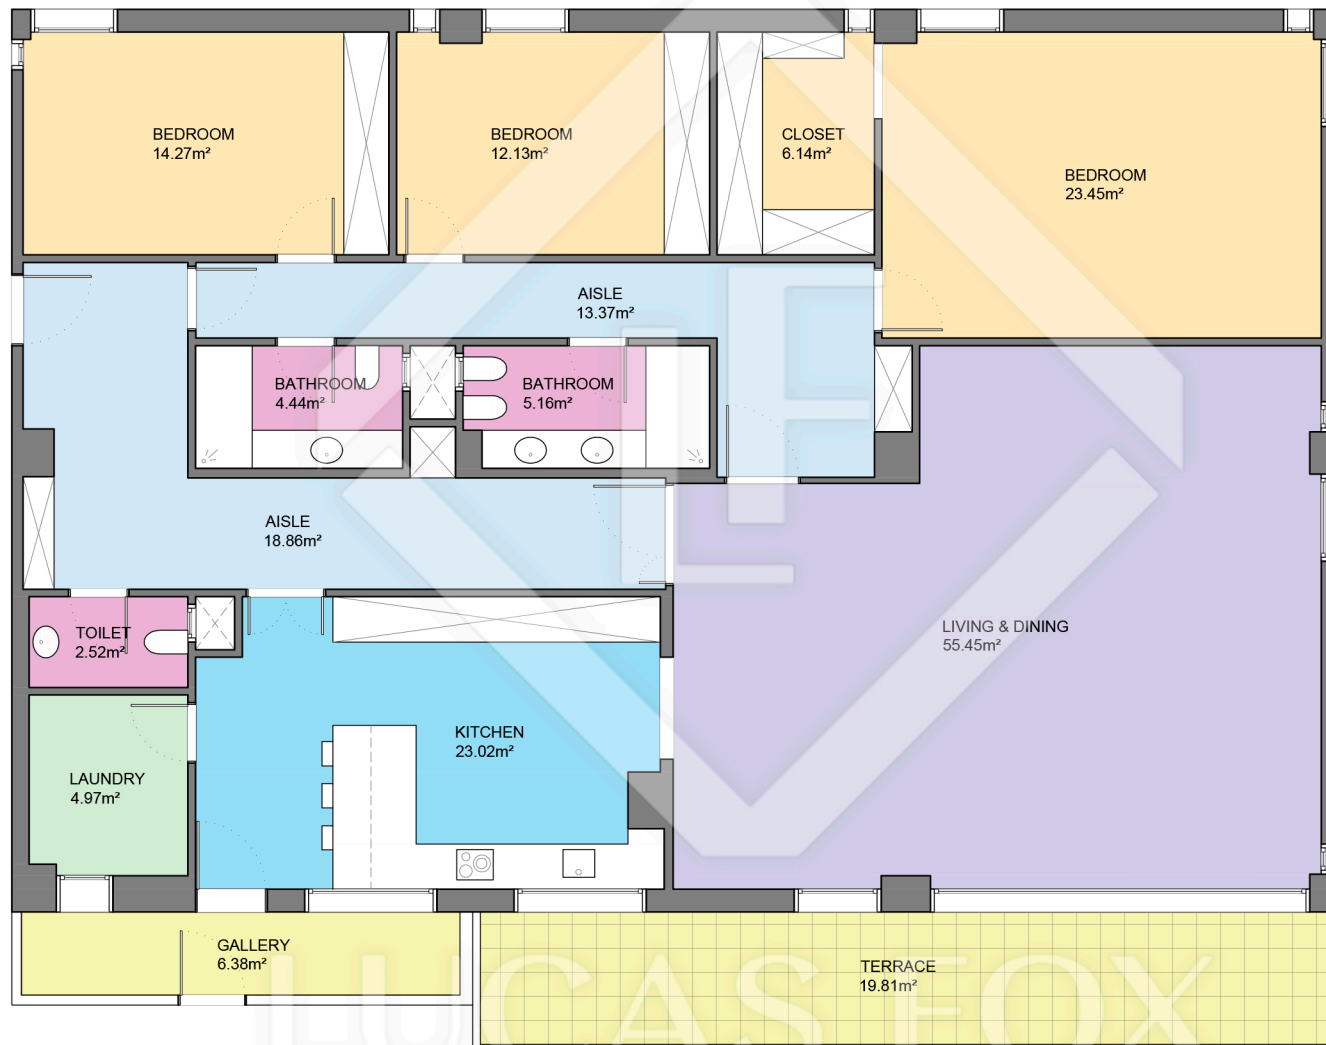

BCN35939 Propuesta

LUCAS FOX
INTERNATIONAL PROPERTIES

Scale in metres. Indicative only. Dimensions are approximate. All information contained here is gathered from sources we believe to be reliable. However we cannot guarantee its accuracy and interested persons should rely on their own enquiries.

Measurements FLOOR	
Built surface	220.55m ²
Useful surface	190.15m ²
Exterior surface	19.81m ²
Height	2.40m