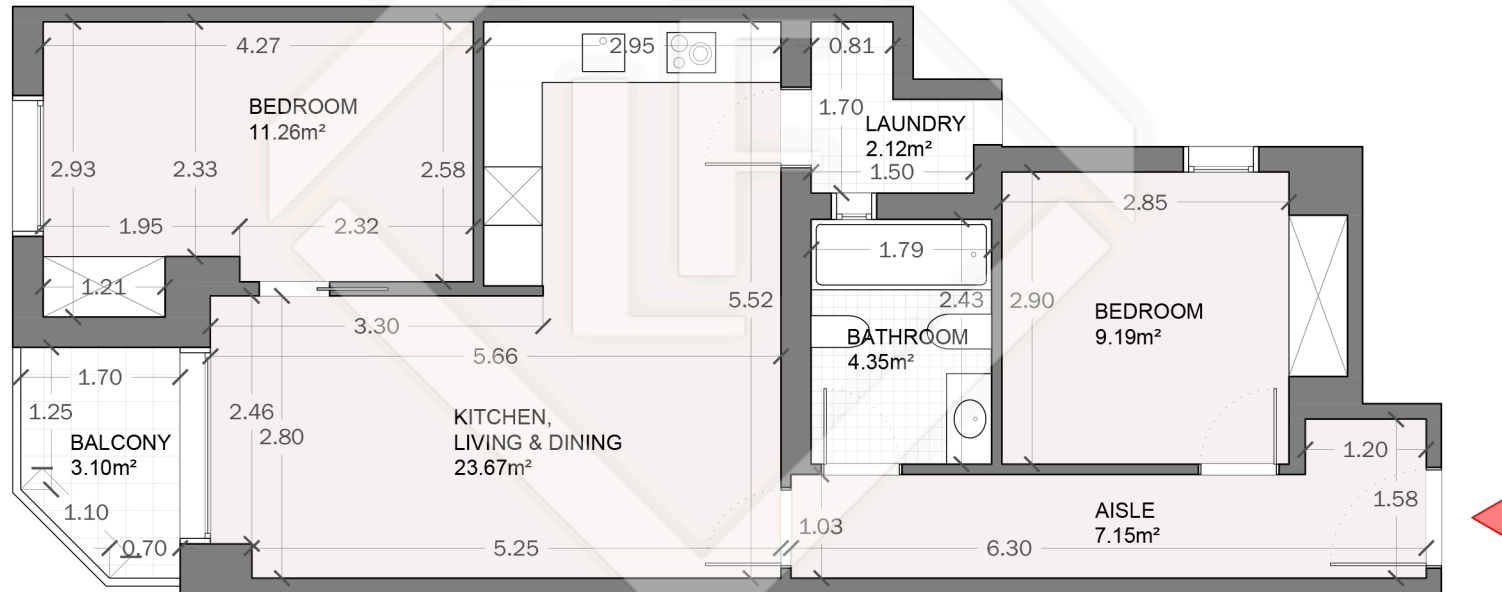

BCN35799

LUCAS FOX
INTERNATIONAL PROPERTIES

Scale in metres. Indicative only. Dimensions are approximate. All information contained here is gathered from sources we believe to be reliable. However we cannot guarantee its accuracy and interested persons should rely on their own enquiries.

Measurements FLOOR	
Built surface	70.08m ²
Useful surface	57.74m ²
Exterior surface	3.10m ²
Height	2.50m

BCN35799

LUCAS FOX
INTERNATIONAL PROPERTIES

LUCAS FOX
INTERNATIONAL PROPERTIES

Scale in metres. Indicative only. Dimensions are approximate. All information contained here is gathered from sources we believe to be reliable. However we cannot guarantee its accuracy and interested persons should rely on their own enquiries.

Measurements FLOOR	
Built surface	70.08m ²
Useful surface	57.74m ²
Exterior surface	3.10m ²
Height	2.50m