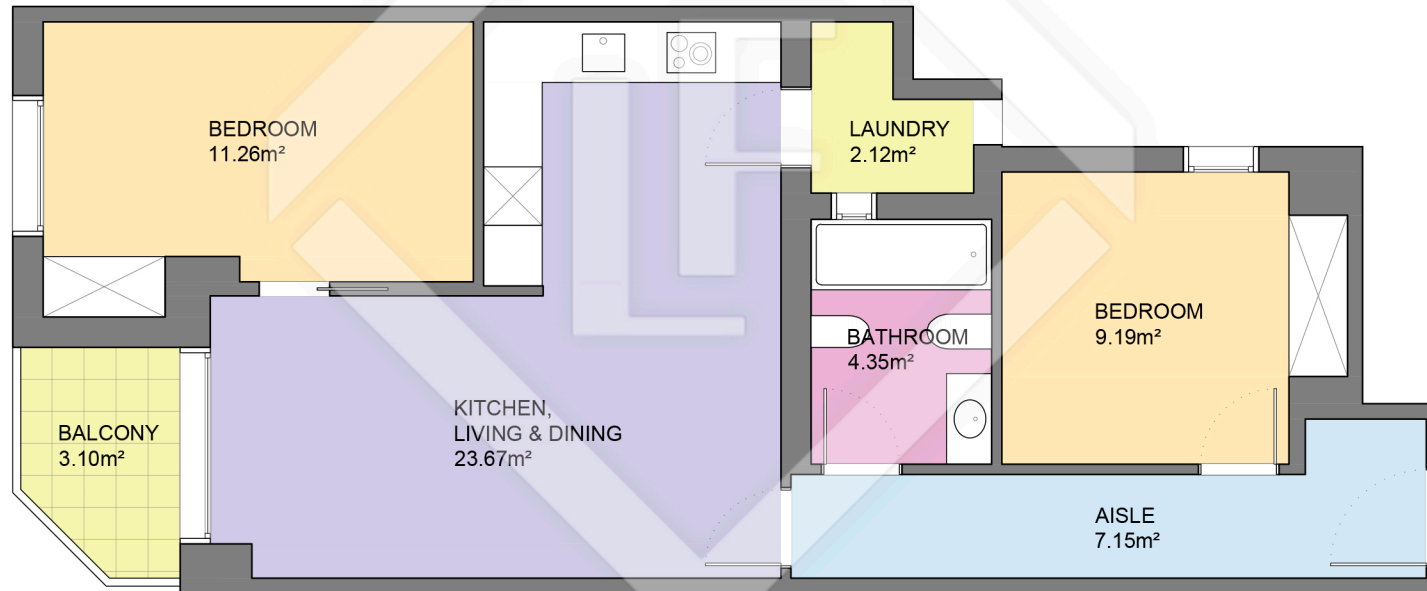

BCN35799

LUCAS FOX
INTERNATIONAL PROPERTIES

Scale in metres. Indicative only. Dimensions are approximate. All information contained here is gathered from sources we believe to be reliable. However we cannot guarantee its accuracy and interested persons should rely on their own enquiries.

Measurements FLOOR	
Built surface	70.08m ²
Useful surface	57.74m ²
Exterior surface	3.10m ²
Height	2.50m

BCN35799

LUCAS FOX
INTERNATIONAL PROPERTIES

LUCAS FOX
INTERNATIONAL PROPERTIES

Scale in metres. Indicative only. Dimensions are approximate. All information contained here is gathered from sources we believe to be reliable. However we cannot guarantee its accuracy and interested persons should rely on their own enquiries.

Measurements FLOOR	
Built surface	70.08m ²
Useful surface	57.74m ²
Exterior surface	3.10m ²
Height	2.50m