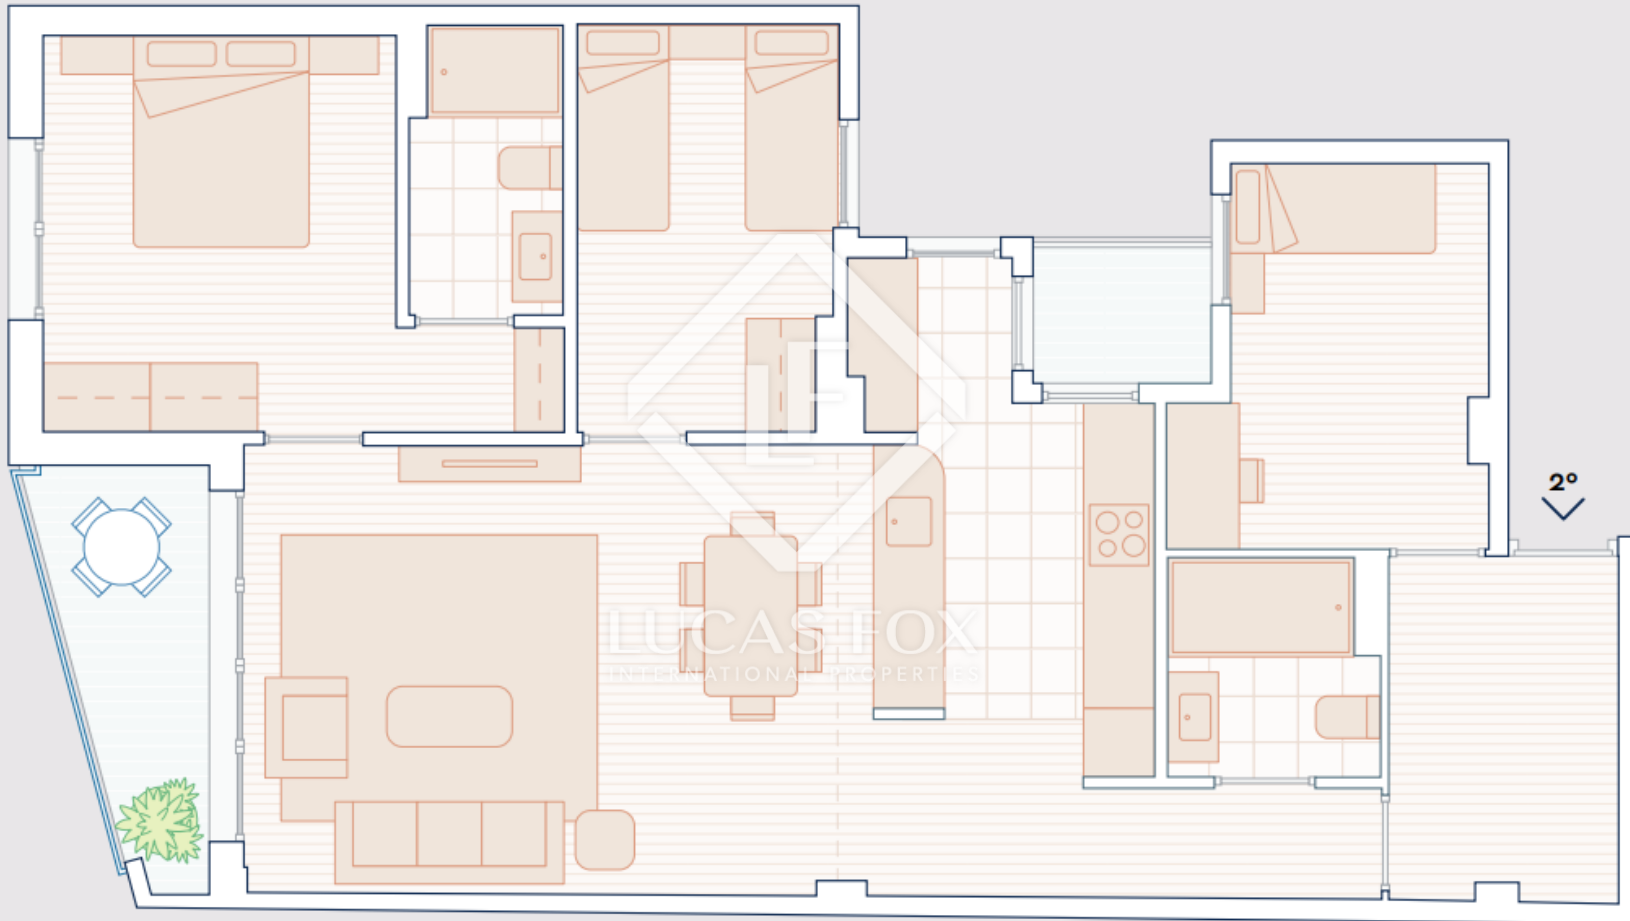

Planta tipo 1-6

Puerta 2ª

LUCAS FOX
INTERNATIONAL PROPERTIES

Scale in meters. Indicative only. Dimensions are approximate. All information contained here is gathered from sources we believe to be reliable. However, we cannot guarantee its accuracy and interested persons should rely on their own enquiries.

Measurements

Built surface	89,29 m²
Useful surface	82,12 m²
Exterior surface	4,69 m²