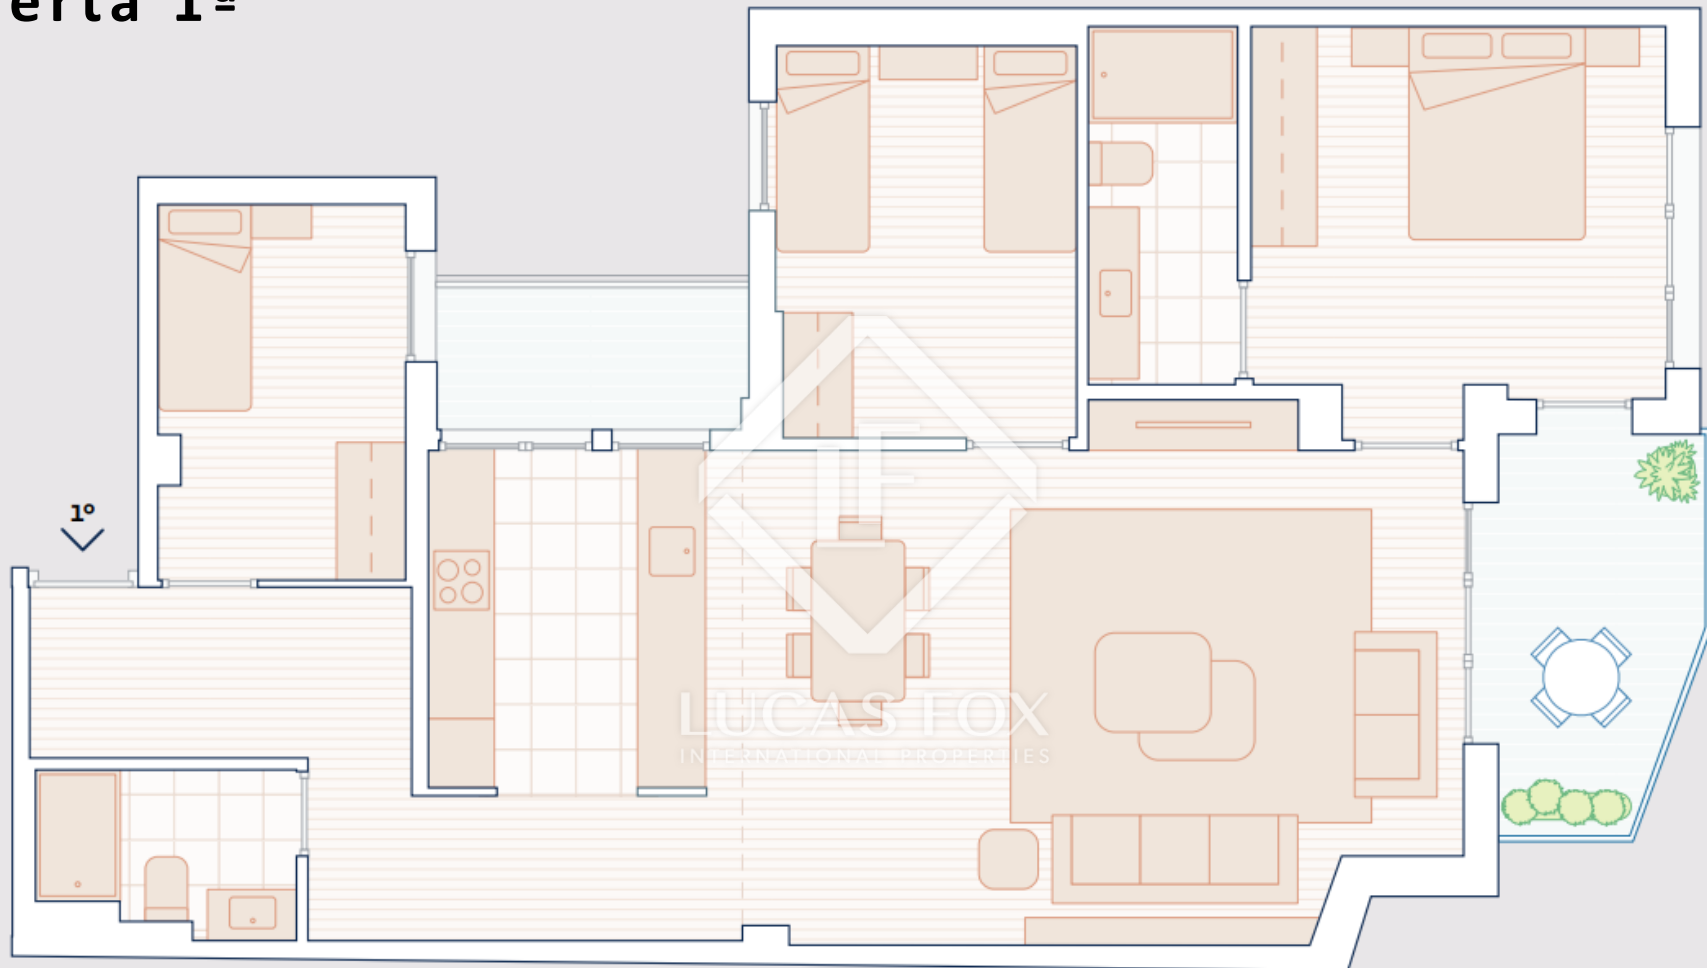

Planta tipo 1-6

Puerta 1ª

LUCAS FOX
INTERNATIONAL PROPERTIES

Scale in meters. Indicative only. Dimensions are approximate. All information contained here is gathered from sources we believe to be reliable. However, we cannot guarantee its accuracy and interested persons should rely on their own enquiries.

Measurements

Built surface	95,49 m ²
Useful surface	88,76 m ²
Exterior surface	5,88 m ²