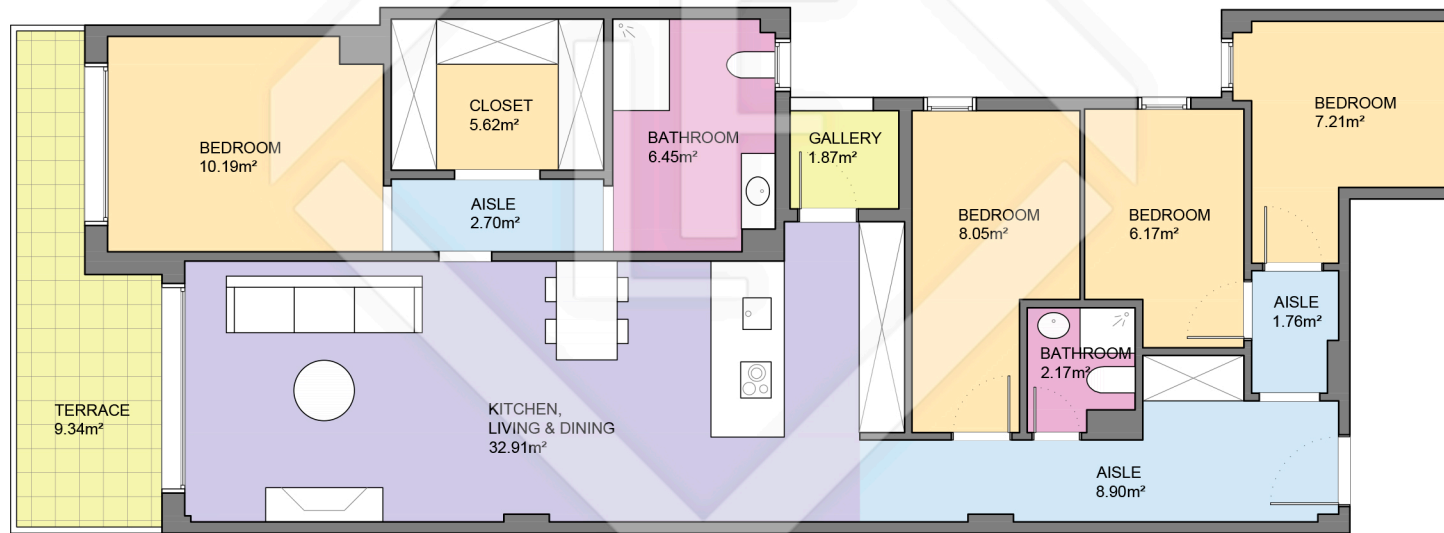

BCN35674

LUCAS FOX
INTERNATIONAL PROPERTIES

Scale in metres. Indicative only. Dimensions are approximate. All information contained here is gathered from sources we believe to be reliable. However we cannot guarantee its accuracy and interested persons should rely on their own enquiries.

Measurements FLOOR	
Built surface	106.50m ²
Useful surface	92.12m ²
Exterior surface	11.21m ²
Height	2.65m