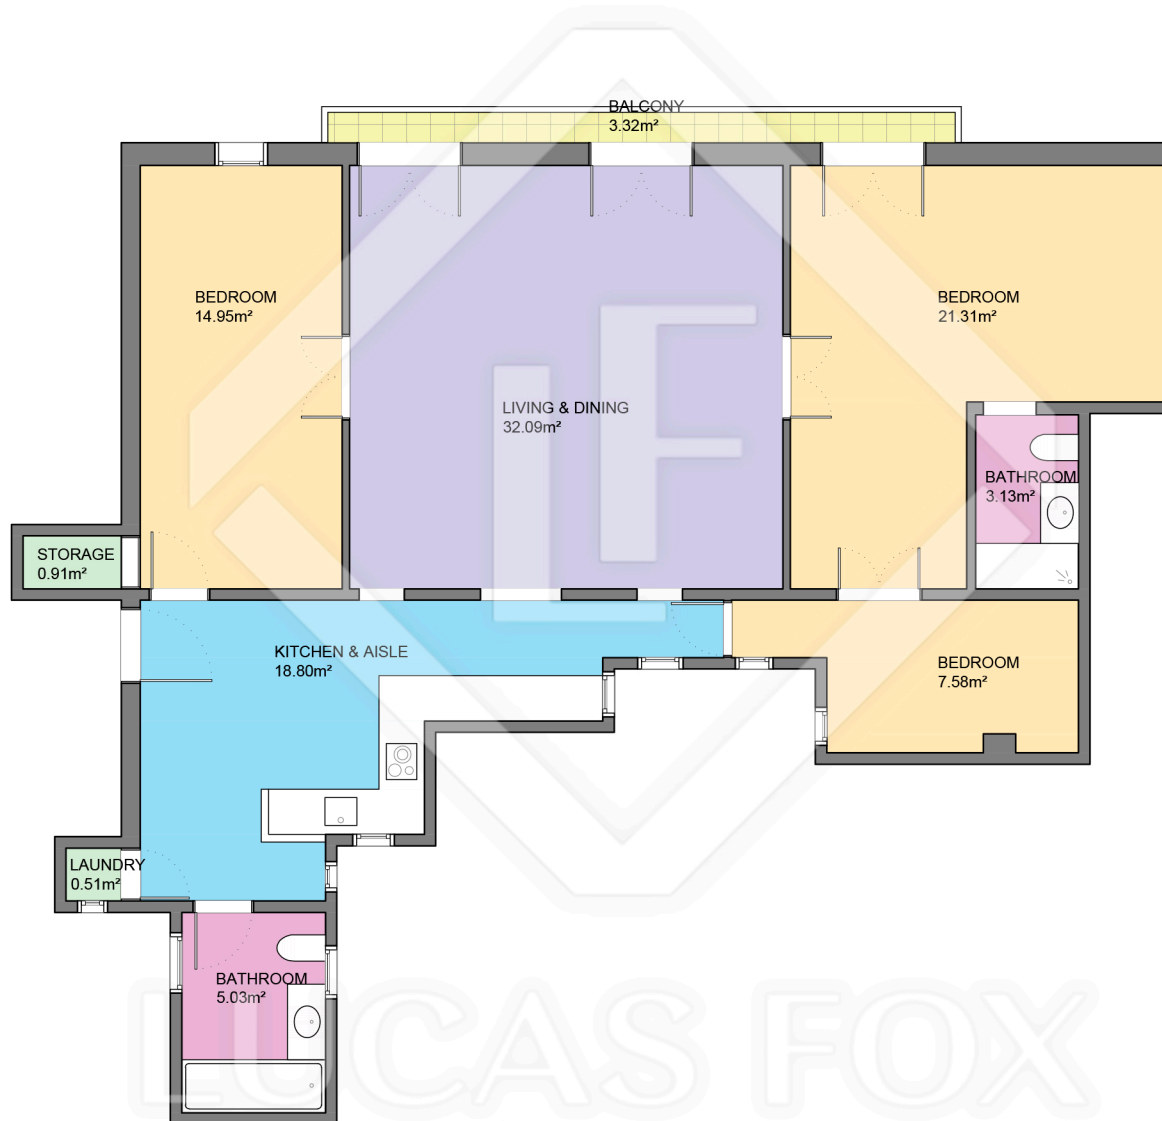

BCN35669

LUCAS FOX  
INTERNATIONAL PROPERTIES

Scale in metres. Indicative only. Dimensions are approximate. All information contained here is gathered from sources we believe to be reliable. However we cannot guarantee its accuracy and interested persons should rely on their own enquiries.

Measurements FLOOR	
Built surface	120.20m <sup>2</sup>
Useful surface	104.31m <sup>2</sup>
Exterior surface	3.32m <sup>2</sup>
Height	3.23m