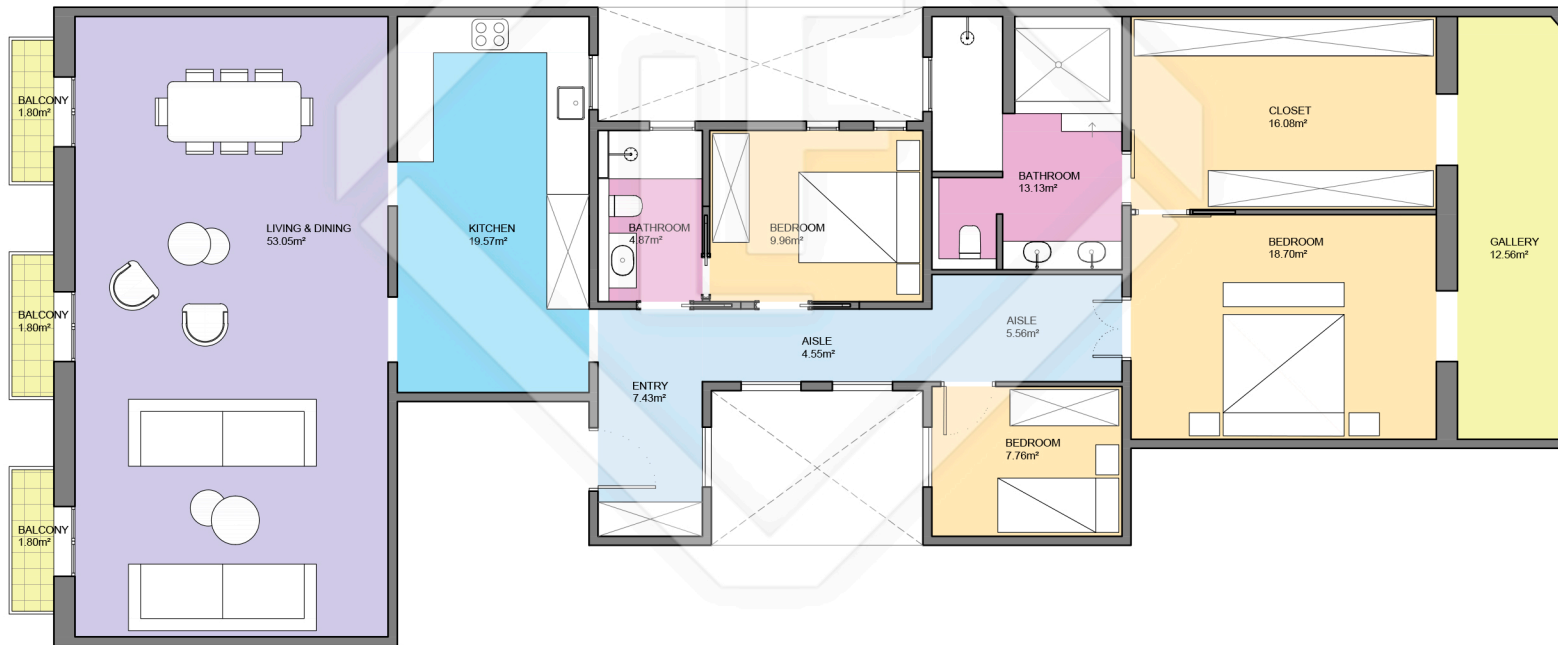

BCN35607

LUCAS FOX

INTERNATIONAL PROPERTIES

Scale in metres. Indicative only. Dimensions are approximate. All information contained here is gathered from sources we believe to be reliable. However we cannot guarantee its accuracy and interested persons should rely on their own enquiries.

Measurements FLOOR	
Built surface	194.34m ²
Useful surface	173.22m ²
Exterior surface	5.40m ²