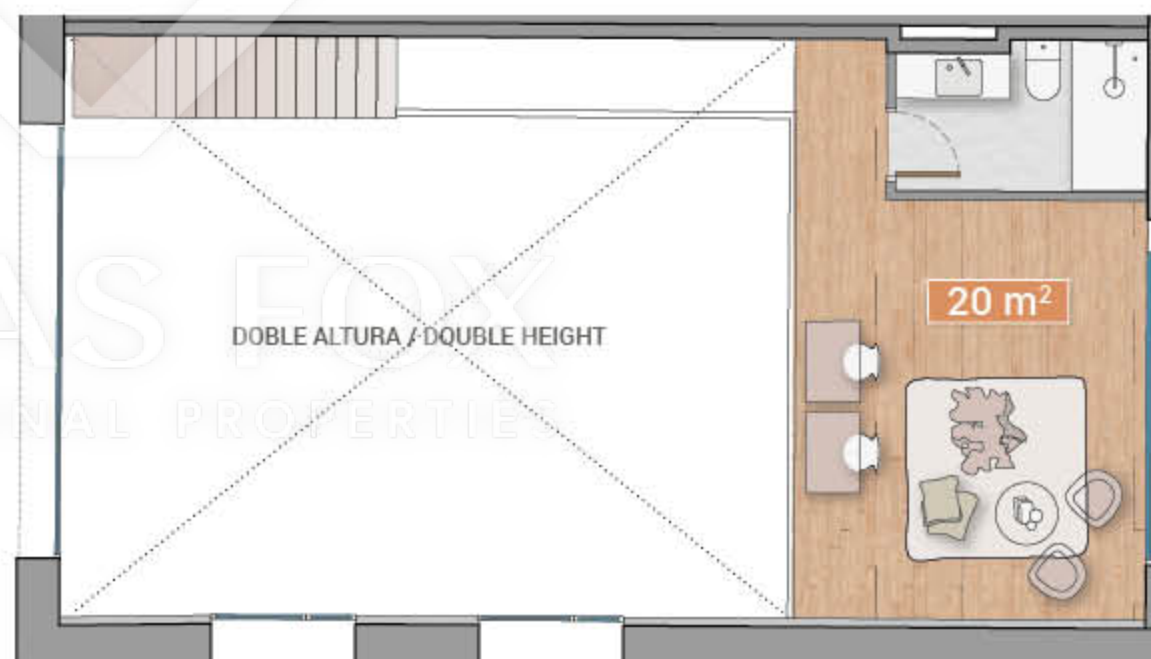

C4 | LOFT

Sup. construida interior / Interior built area	142 m²
Sup. construida exterior / Exterior built area	35 m²
Total superficie computable / Total computable area	159 m²
Habitaciones / Bedrooms	1
Baños / Bathrooms	3

PLANTA BAJA / GROUND FLOOR

PLANTA PRIMERA / FIRST FLOOR

LUCAS FOX
INTERNATIONAL PROPERTIES