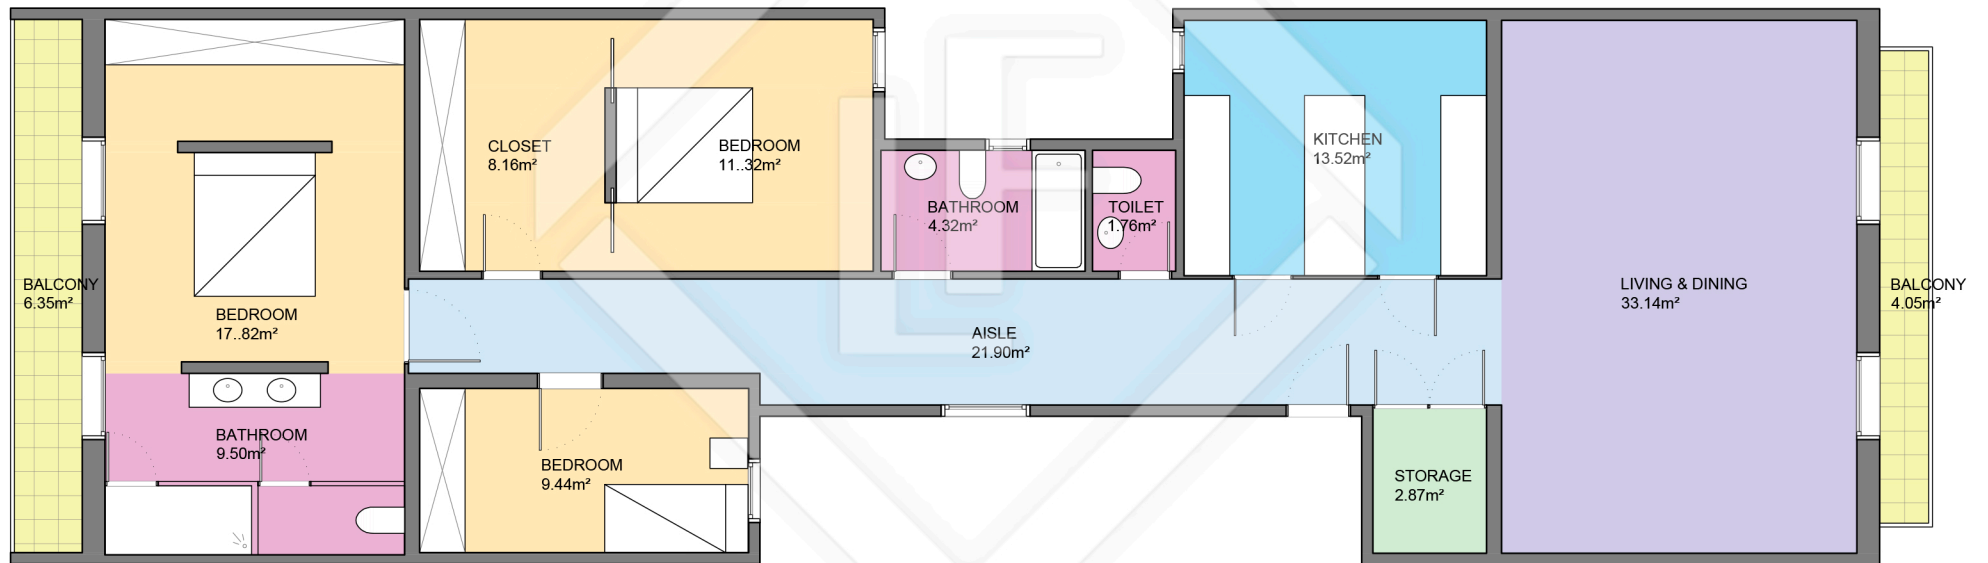

BCN35384

LUCAS FOX

INTERNATIONAL PROPERTIES

Scale in metres. Indicative only. Dimensions are approximate. All information contained here is gathered from sources we believe to be reliable. However we cannot guarantee its accuracy and interested persons should rely on their own enquiries.

Measurements FLOOR	
Built surface	152.85m ²
Useful surface	133.75m ²
Exterior surface	10.40m ²