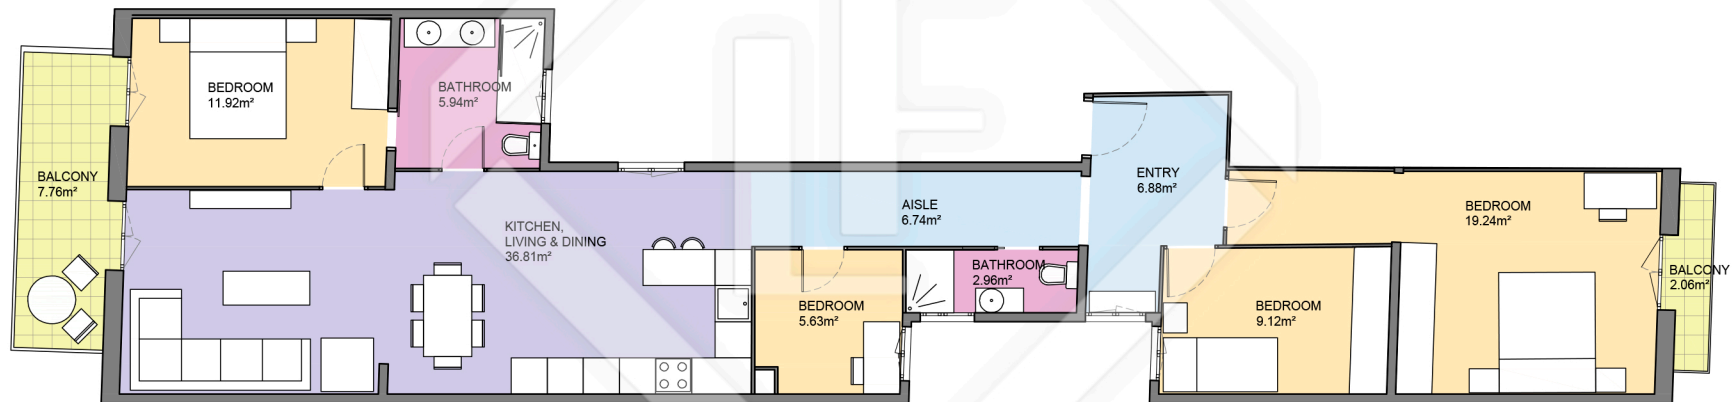

# BCN35190

LUCAS FOX  
INTERNATIONAL PROPERTIES

Scale in metres. Indicative only. Dimensions are approximate. All information contained here is gathered from sources we believe to be reliable. However we cannot guarantee its accuracy and interested persons should rely on their own enquiries.

Measurements FLOOR	
Built surface	118.76m <sup>2</sup>
Useful surface	105.24m <sup>2</sup>
Exterior surface	9.82m <sup>2</sup>
Height	3.04m