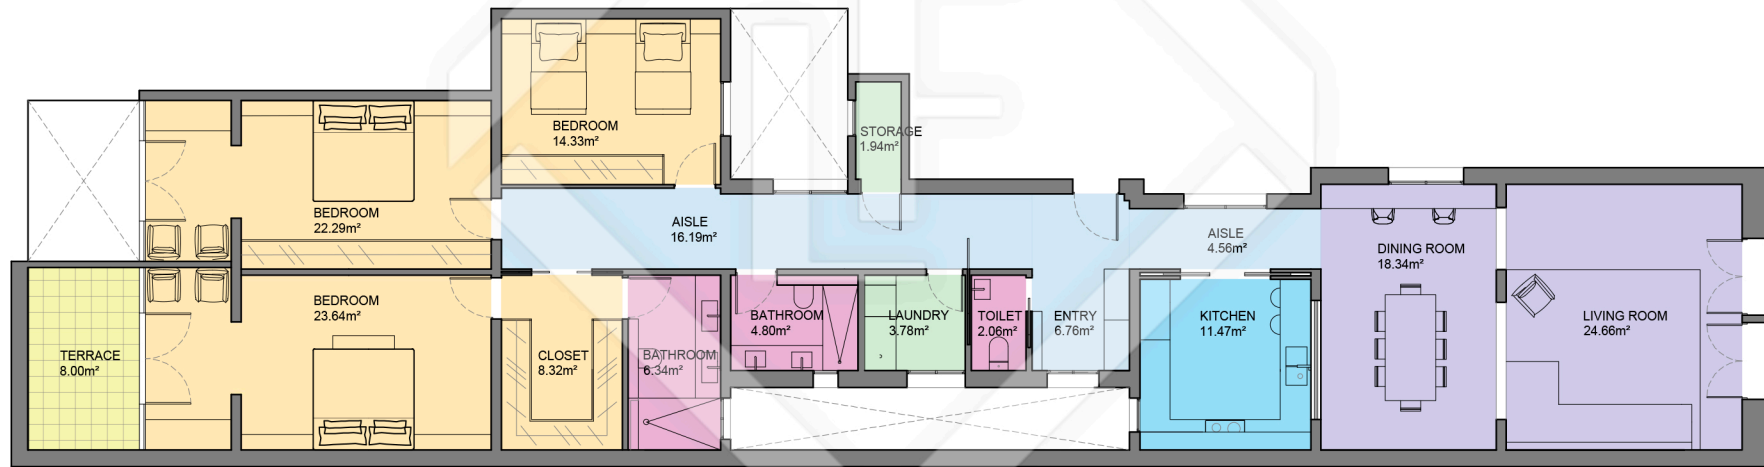

BCN35157

LUCAS FOX
INTERNATIONAL PROPERTIES

LUCAS FOX
INTERNATIONAL PROPERTIES

Scale in metres. Indicative only. Dimensions are approximate. All information contained here is gathered from sources we believe to be reliable. However we cannot guarantee its accuracy and interested persons should rely on their own enquiries.

Measurements FLOOR	
Built surface	201.23m ²
Useful surface	169.49m ²
Exterior surface	8.00m ²