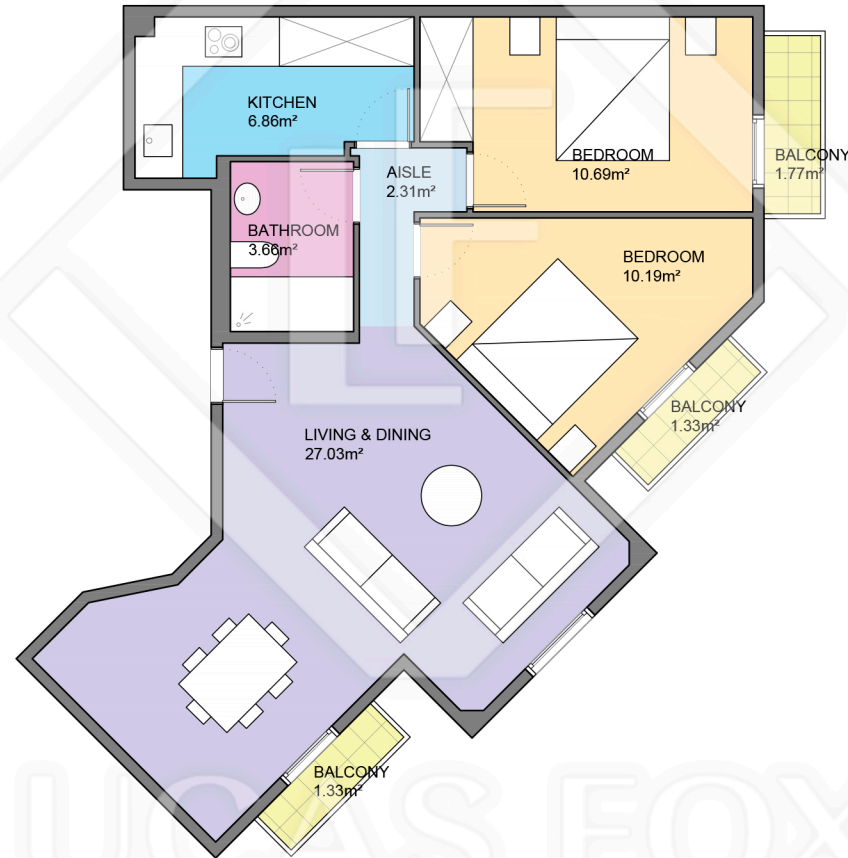

BCN35147

LUCAS FOX
INTERNATIONAL PROPERTIES

LUCAS FOX
INTERNATIONAL PROPERTIES

Scale in metres. Indicative only. Dimensions are approximate. All information contained here is gathered from sources we believe to be reliable. However we cannot guarantee its accuracy and interested persons should rely on their own enquiries.

Measurements FLOOR	
Built surface	68.72m ²
Useful surface	60.73m ²
Exterior surface	4.43m ²