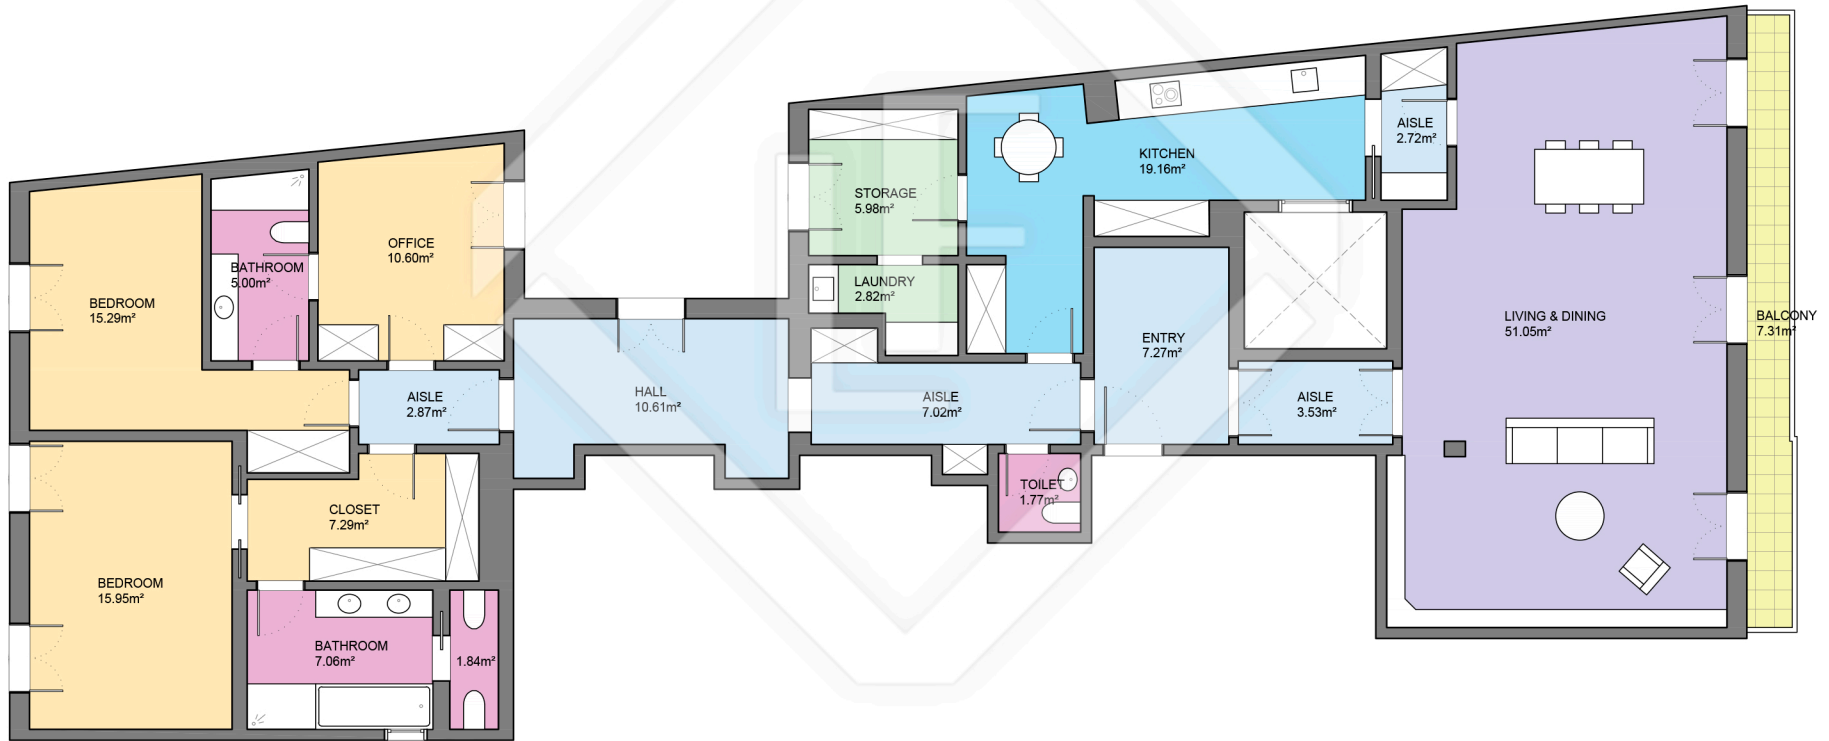

BCN35125

LUCAS FOX
INTERNATIONAL PROPERTIES

LUCAS FOX
INTERNATIONAL PROPERTIES

Scale in metres. Indicative only. Dimensions are approximate. All information contained here is gathered from sources we believe to be reliable. However we cannot guarantee its accuracy and interested persons should rely on their own enquiries.

Measurements FLOOR	
Built surface	215.24m ²
Useful surface	177.83m ²
Exterior surface	7.31m ²
Height	2.95m