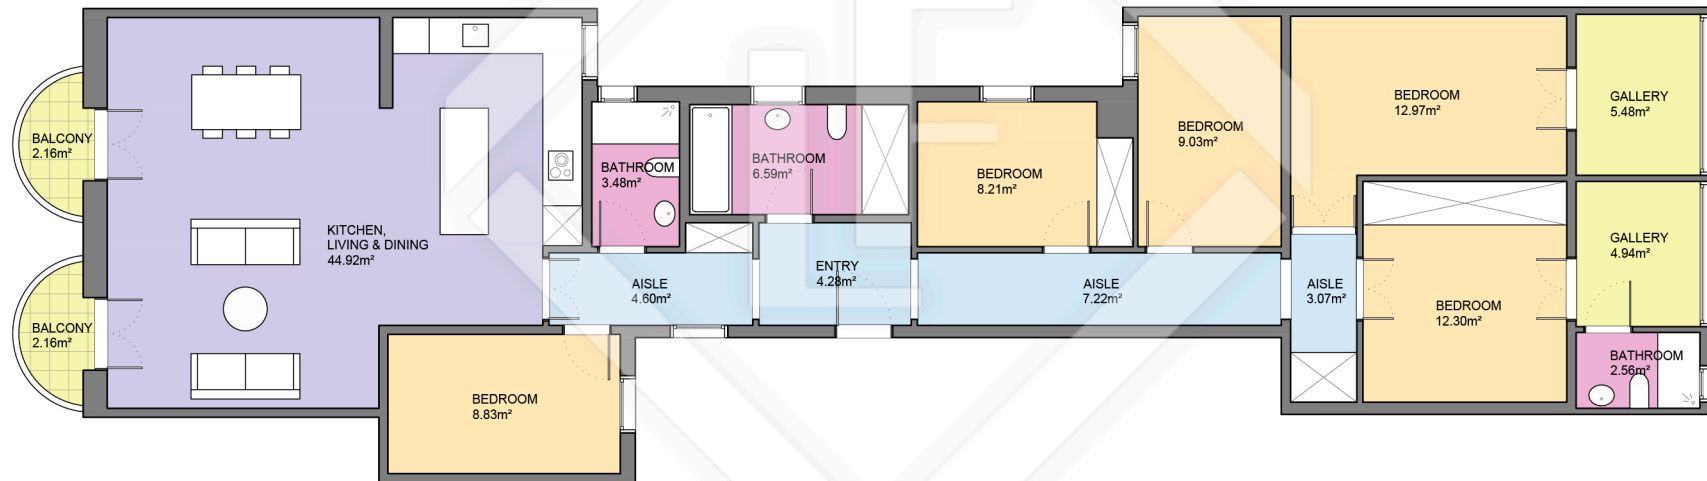

# LUCAS FOX

INTERNATIONAL PROPERTIES

LUCAS FOX  
INTERNATIONAL PROPERTIES

Scale in metres. Indicative only. Dimensions are approximate. All information contained here is gathered from sources we believe to be reliable. However we cannot guarantee its accuracy and interested persons should rely on their own enquiries.

Measurements FLOOR	
Built surface	160.50m <sup>2</sup>
Useful surface	138.48m <sup>2</sup>
Exterior surface	4.32m <sup>2</sup>
Height	2.90m