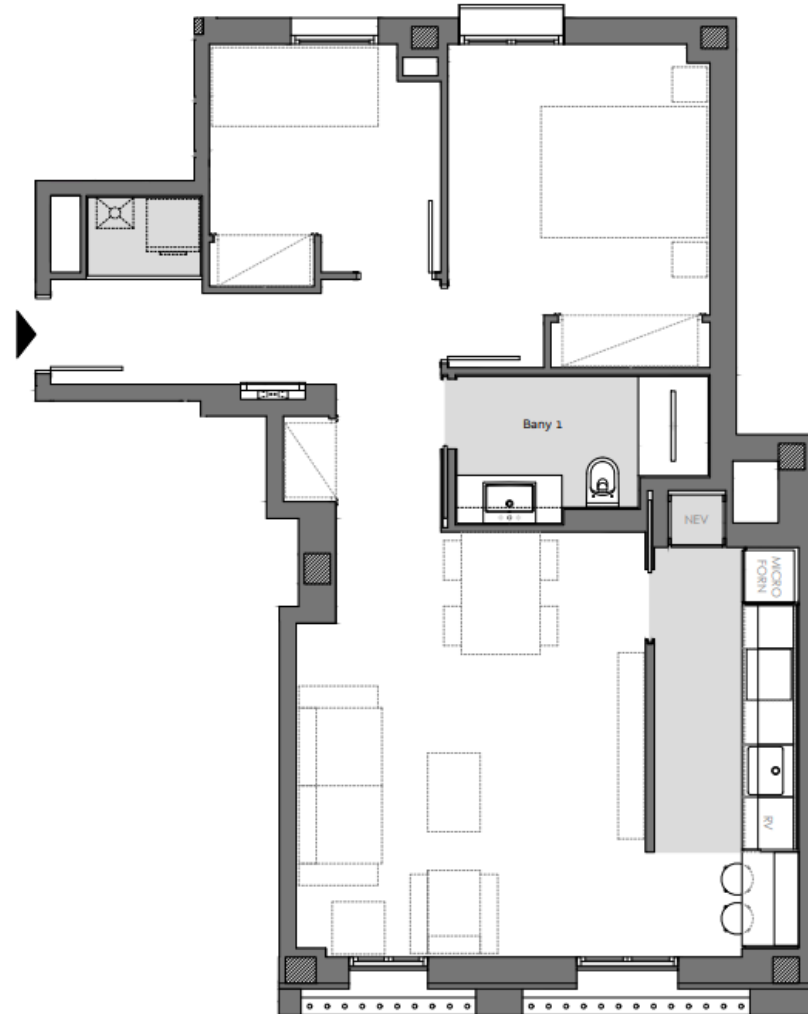

PARIS - ENRIQUE GRANADOS

ESC 2- 5º - 2ª

LUCAS FOX
NEW DEVELOPMENTS

Superfície Construïda Interior:	71,37 m ²
Total Superfície Construïda:	71,37 m ²
Superfície Util Interior:	57,71 m ²
Superfície Exterior Descuberta:	1,81 m ²

Ubicació

Plànol Clau

Data: 30 març 2022

These details have been prepared in good faith but are not intended to constitute part of any offer of contract or create any contractual relationship. No description of information of any kind contained in these particulars may be relied upon as a statement or representation, warranty or fact. All images, plans and specifications shown are indicative only, cannot be guaranteed to represent the complete interiors or exteriors of the property. Any areas, measurements or distances given are approximate only. It is not possible to scale exactly from these drawings. Any buyer must satisfy himself by inspection or otherwise as to the correctness of any information given.