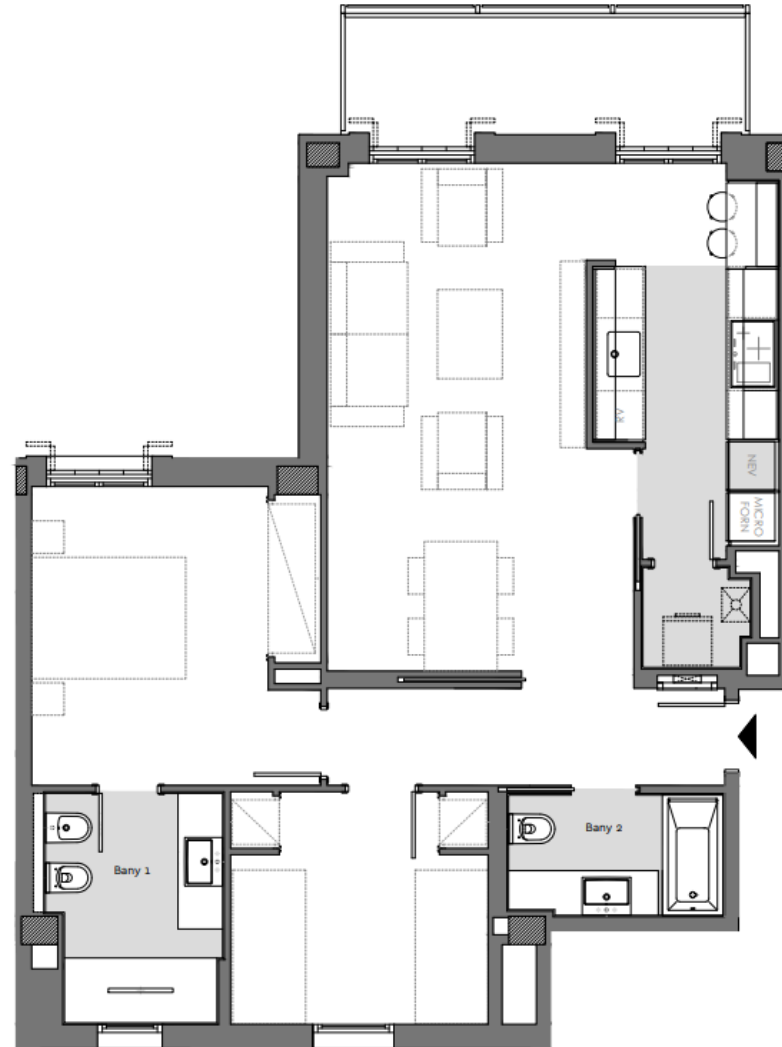

PARIS - ENRIQUE GRANADOS

ESC 2 PLANTAS: 2+3+4 DOOR: 4A

LUCAS FOX
NEW DEVELOPMENTS

Superfície Construïda Interior:	85,06 m ²
Superfície Construïda Exterior Coberta:	7,56 m ²
Total Superfície Construïda:	92,62 m ²
Superfície Util Interior:	70,33 m ²

Ubicació

Plànol Clau

These details have been prepared in good faith but are not intended to constitute part of any offer of contract or create any contractual relationship. No description of information of any kind contained in these particulars may be relied upon as a statement or representation, warranty or fact. All images, plans and specifications shown are indicative only, cannot be guaranteed to represent the complete interiors or exteriors of the property. Any areas, measurements or distances given are approximate only. It is not possible to scale exactly from these drawings. Any buyer must satisfy himself by inspection or otherwise as to the correctness of any information given.