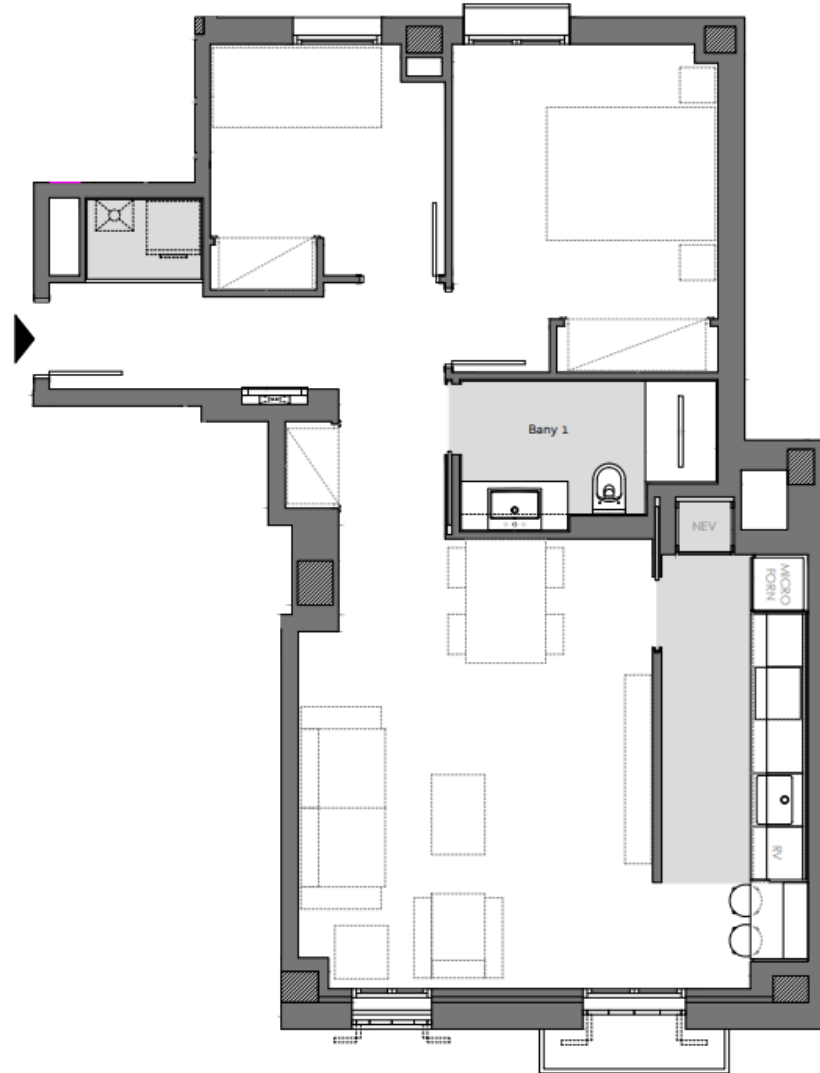

# PARIS - ENRIQUE GRANADOS

ESC 2 PLANTAS: 2+3 DOOR: 2A

LUCAS FOX  
NEW DEVELOPMENTS

Superfície Construïda Interior:	73,18 m <sup>2</sup>
Superfície Construïda Exterior Coberta:	1,07 m <sup>2</sup>
Total Superfície Construïda:	74,25 m <sup>2</sup>
Superfície Util Interior:	58,73 m <sup>2</sup>

Ubicació

Plànol Clau

Data: 18 març 2022

These details have been prepared in good faith but are not intended to constitute part of any offer of contract or create any contractual relationship. No description of information of any kind contained in these particulars may be relied upon as a statement or representation, warranty or fact. All images, plans and specifications shown are indicative only, cannot be guaranteed to represent the complete interiors or exteriors of the property. Any areas, measurements or distances given are approximate only. It is not possible to scale exactly from these drawings. Any buyer must satisfy himself by inspection or otherwise as to the correctness of any information given.