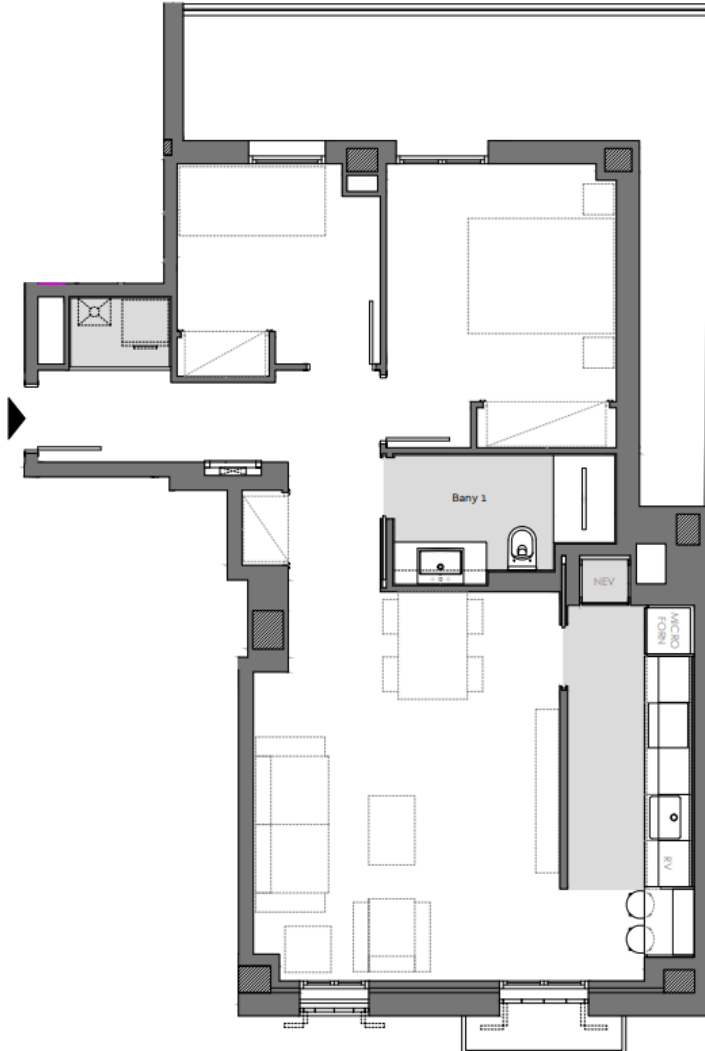

PARIS - ENRIQUE GRANADOS

ESC 2- 1^o - 2^a

LUCAS FOX
NEW DEVELOPMENTS

Superfície Construïda Interior:	73,18 m ²
Superfície Construïda Exterior Coberta:	1,07 m ²
Total Superfície Construïda:	74,25 m ²
Superfície Util Interior:	58,73 m ²
Superfície Exterior Descuberta:	16,85 m ²

Ubicació

Plànol Clau

Data: 18 març 2022

These details have been prepared in good faith but are not intended to constitute part of any offer of contract or create any contractual relationship. No description of information of any kind contained in these particulars may be relied upon as a statement or representation, warranty or fact. All images, plans and specifications shown are indicative only, cannot be guaranteed to represent the complete interiors or exteriors of the property. Any areas, measurements or distances given are approximate only. It is not possible to scale exactly from these drawings. Any buyer must satisfy himself by inspection or otherwise as to the correctness of any information given.