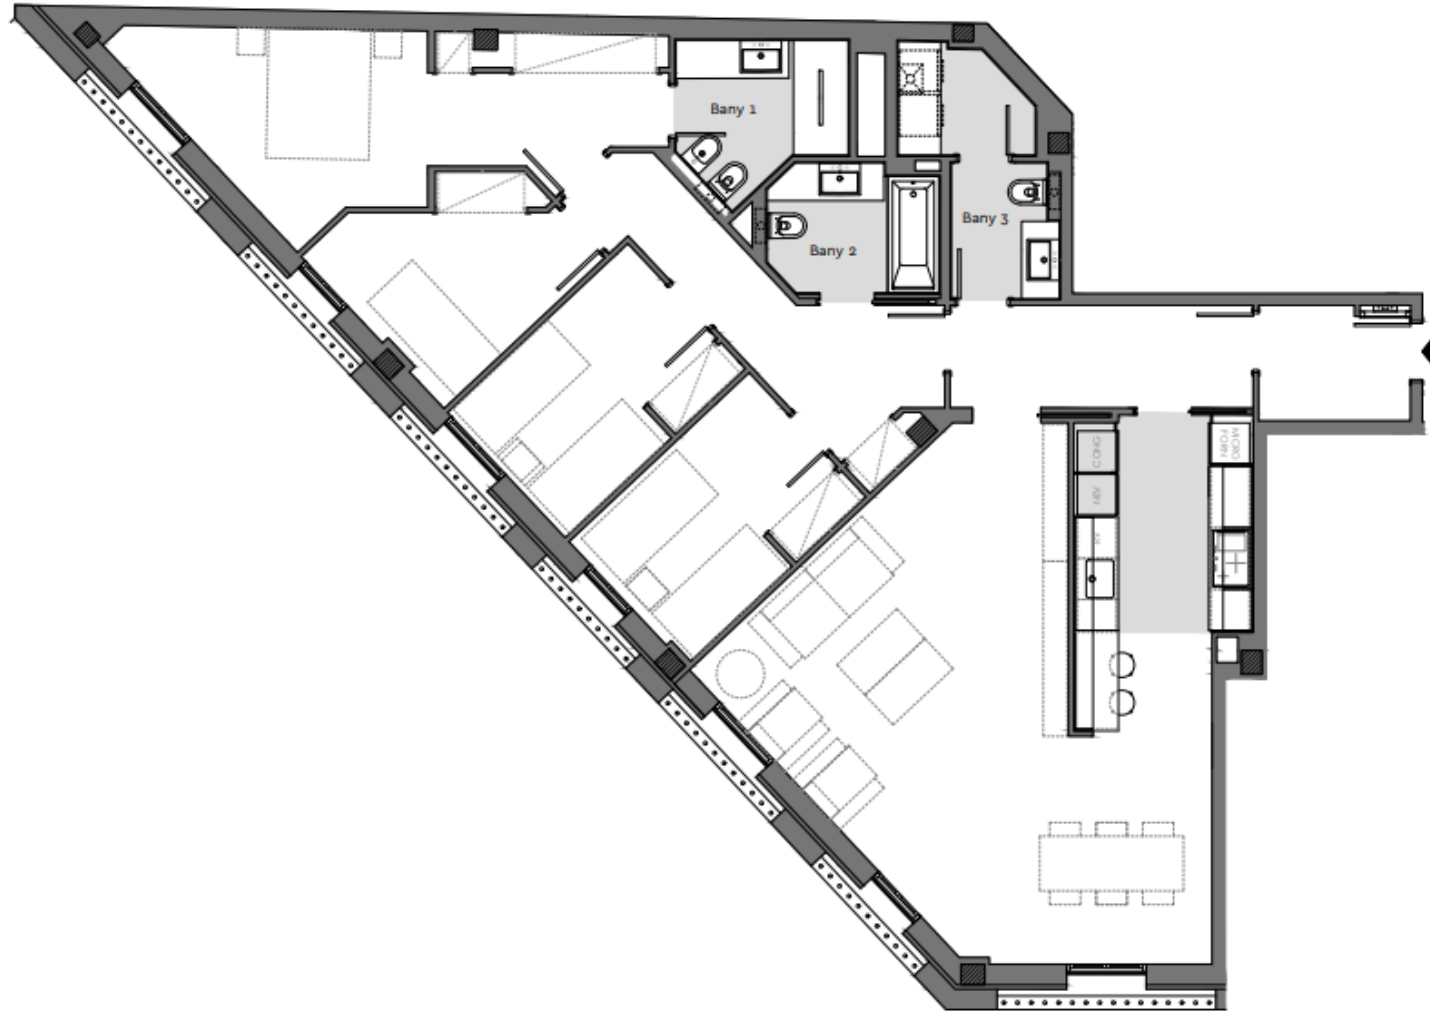

# PARIS - ENRIQUE GRANADOS

ESC 1- 5º A

LUCAS FOX  
NEW DEVELOPMENTS

Superfície Construïda Interior:	147.49 m <sup>2</sup>
Total Superfície Construïda:	147.49 m <sup>2</sup>
Superfície Útil Interior:	123.01 m <sup>2</sup>
Superfície Exterior Descoberta:	7.13 m <sup>2</sup>

Ubicació

Plànol Clau

Data: 30 març 2022

These details have been prepared in good faith but are not intended to constitute part of any offer of contract or create any contractual relationship. No description of information of any kind contained in these particulars may be relied upon as a statement or representation, warranty or fact. All images, plans and specifications shown are indicative only, cannot be guaranteed to represent the complete interiors or exteriors of the property. Any areas, measurements or distances given are approximate only. It is not possible to scale exactly from these drawings. Any buyer must satisfy himself by inspection or otherwise as to the correctness of any information given.