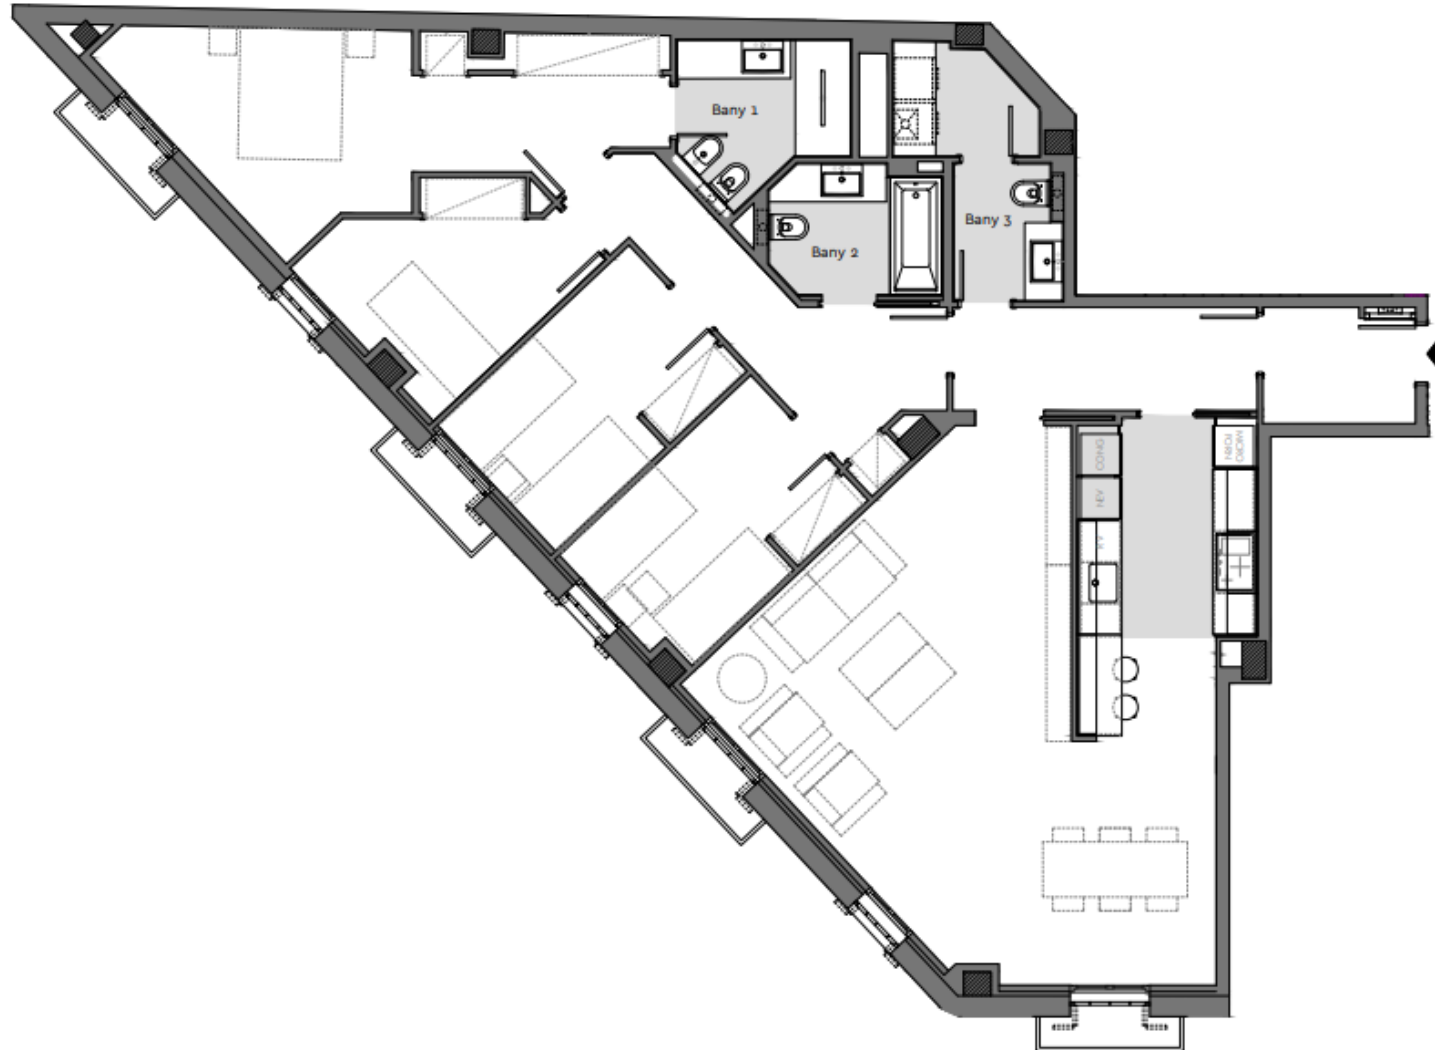

PARIS-ENRIQUE GRANADOS

ESC 1: PLANTAS 2 A + 3 A + 4 A

LUCAS FOX
NEW DEVELOPMENTS

Superfície Construïda Interior:	154,62 m ²
Superfície Construïda Exterior Coberta:	4,28 m ²
Total Superfície Construïda:	158,90 m ²
Superfície Útil Interior:	126,76 m ²

Ubicació

Plànol Clau

Data: 28 març 2022

These details have been prepared in good faith but are not intended to constitute part of any offer of contract or create any contractual relationship. No description of information of any kind contained in these particulars may be relied upon as a statement or representation, warranty or fact. All images, plans and specifications shown are indicative only, cannot be guaranteed to represent the complete interiors or exteriors of the property. Any areas, measurements or distances given are approximate only. It is not possible to scale exactly from these drawings. Any buyer must satisfy himself by inspection or otherwise as to the correctness of any information given.