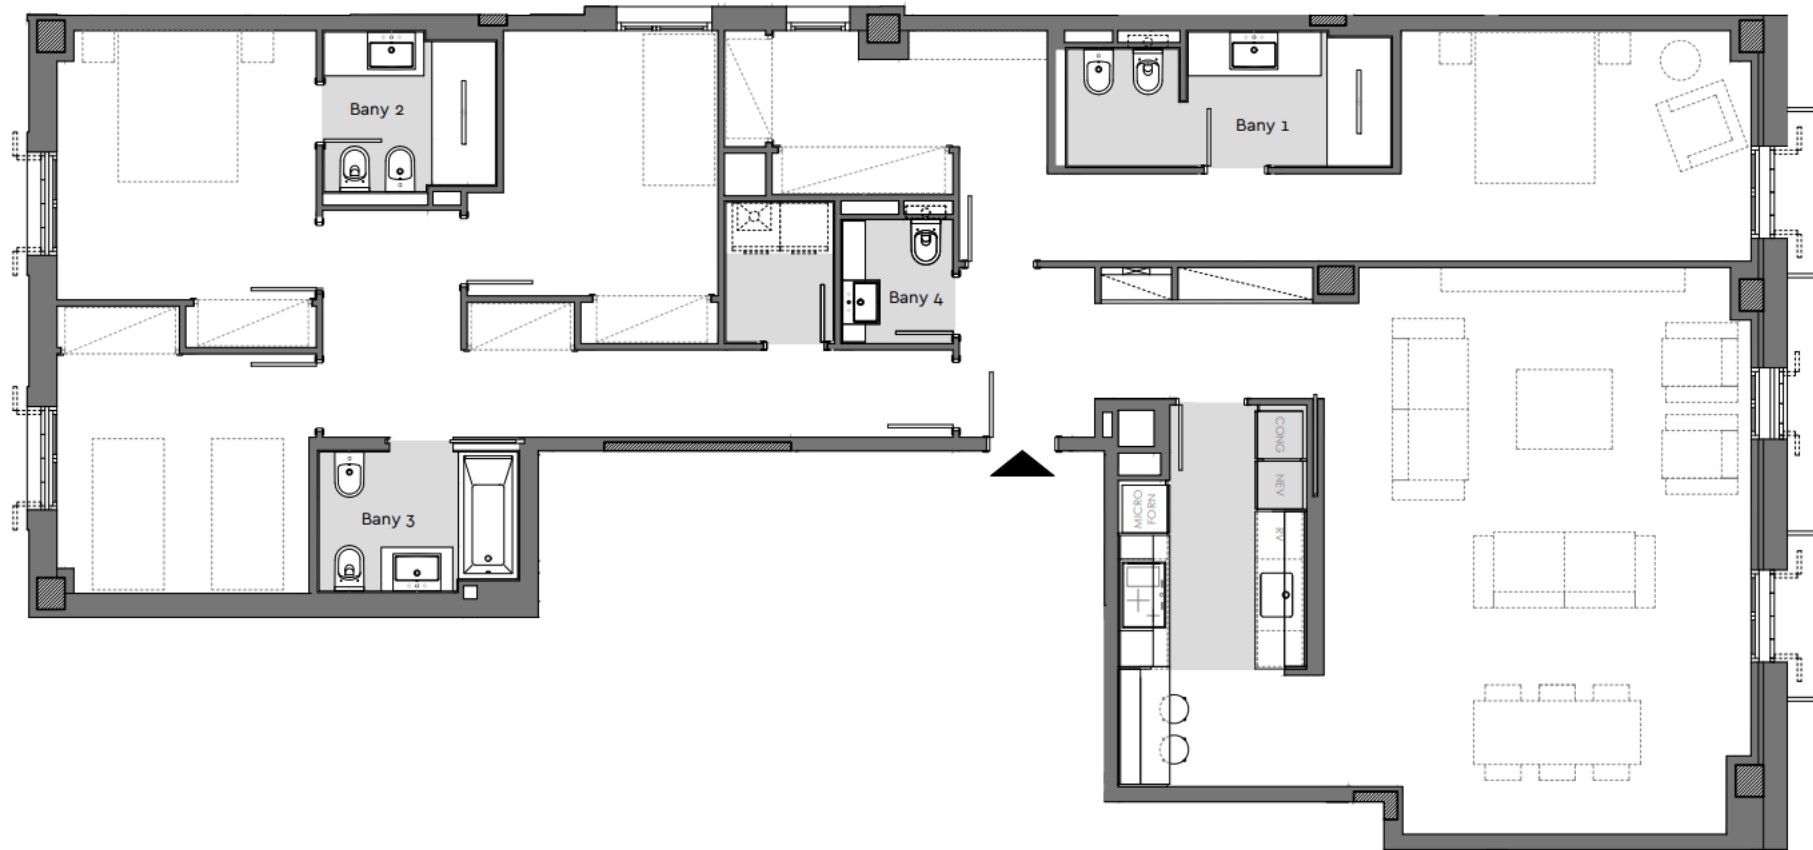

PARIS - ENRIQUE GRANADOS

ESC 1: PLANTAS 2 B + 3 B + 4 B

LUCAS FOX
NEW DEVELOPMENTS

Superfície Construïda Interior:	171,57 m ²
Superfície Construïda Exterior Coberta:	2,14 m ²
Total Superfície Construïda:	173,31 m ²
Superfície Util Interior:	146,41 m ²

Ubicació

Plànol Clau

These details have been prepared in good faith but are not intended to constitute part of any offer of contract or create any contractual relationship. No description of information of any kind contained in these particulars may be relied upon as a statement or representation, warranty or fact. All images, plans and specifications shown are indicative only, cannot be guaranteed to represent the complete interiors or exteriors of the property. Any areas, measurements or distances given are approximate only. It is not possible to scale exactly from these drawings. Any buyer must satisfy himself by inspection or otherwise as to the correctness of any information given.