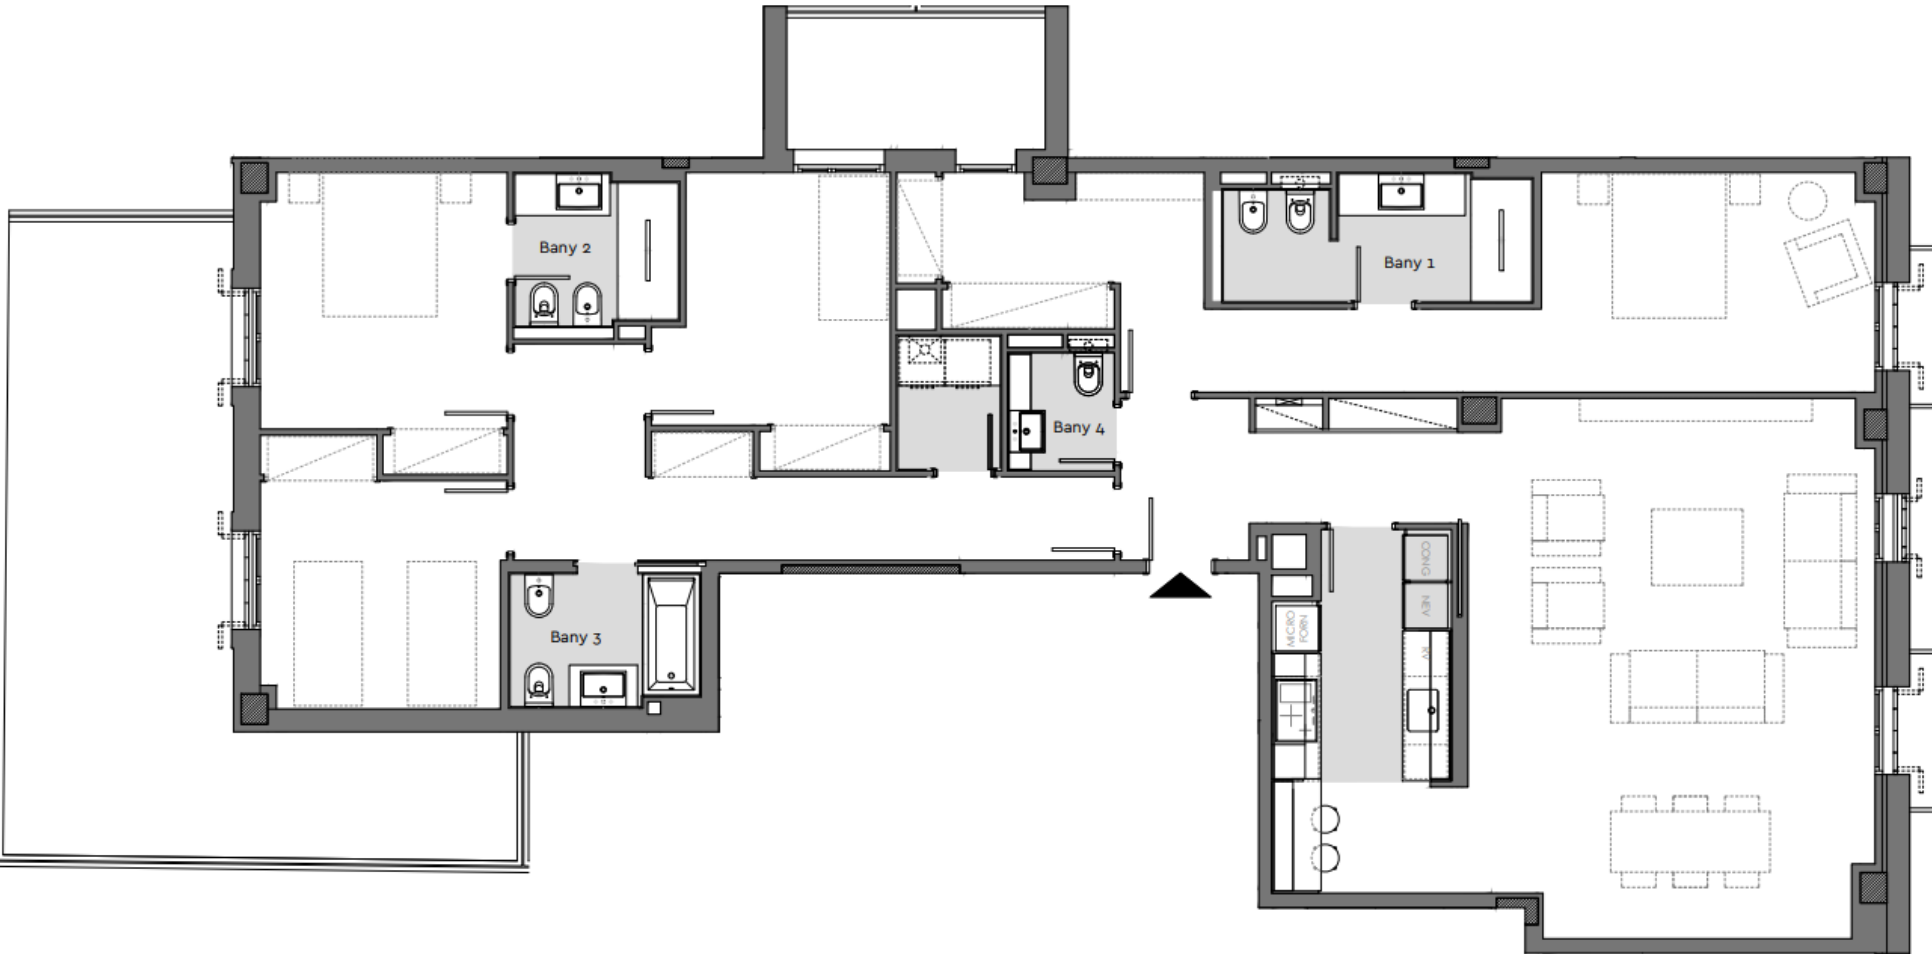

PARIS-ENRIQUE GRANADOS

ESC 1- 1º B

LUCAS FOX
NEW DEVELOPMENTS

Superfície Construïda Interior:	171,57 m ²
Superfície Construïda Exterior Coberta:	2,14 m ²
Total Superfície Construïda:	173,71 m ²
Superfície Util Interior:	146,41 m ²
Superfície Exterior Descuberta:	40,26 m ²

Ubicació

Plànol Clau

Data: 18 març 2022

These details have been prepared in good faith but are not intended to constitute part of any offer of contract or create any contractual relationship. No description of information of any kind contained in these particulars may be relied upon as a statement or representation, warranty or fact. All images, plans and specifications shown are indicative only, cannot be guaranteed to represent the complete interiors or exteriors of the property. Any areas, measurements or distances given are approximate only. It is not possible to scale exactly from these drawings. Any buyer must satisfy himself by inspection or otherwise as to the correctness of any information given.