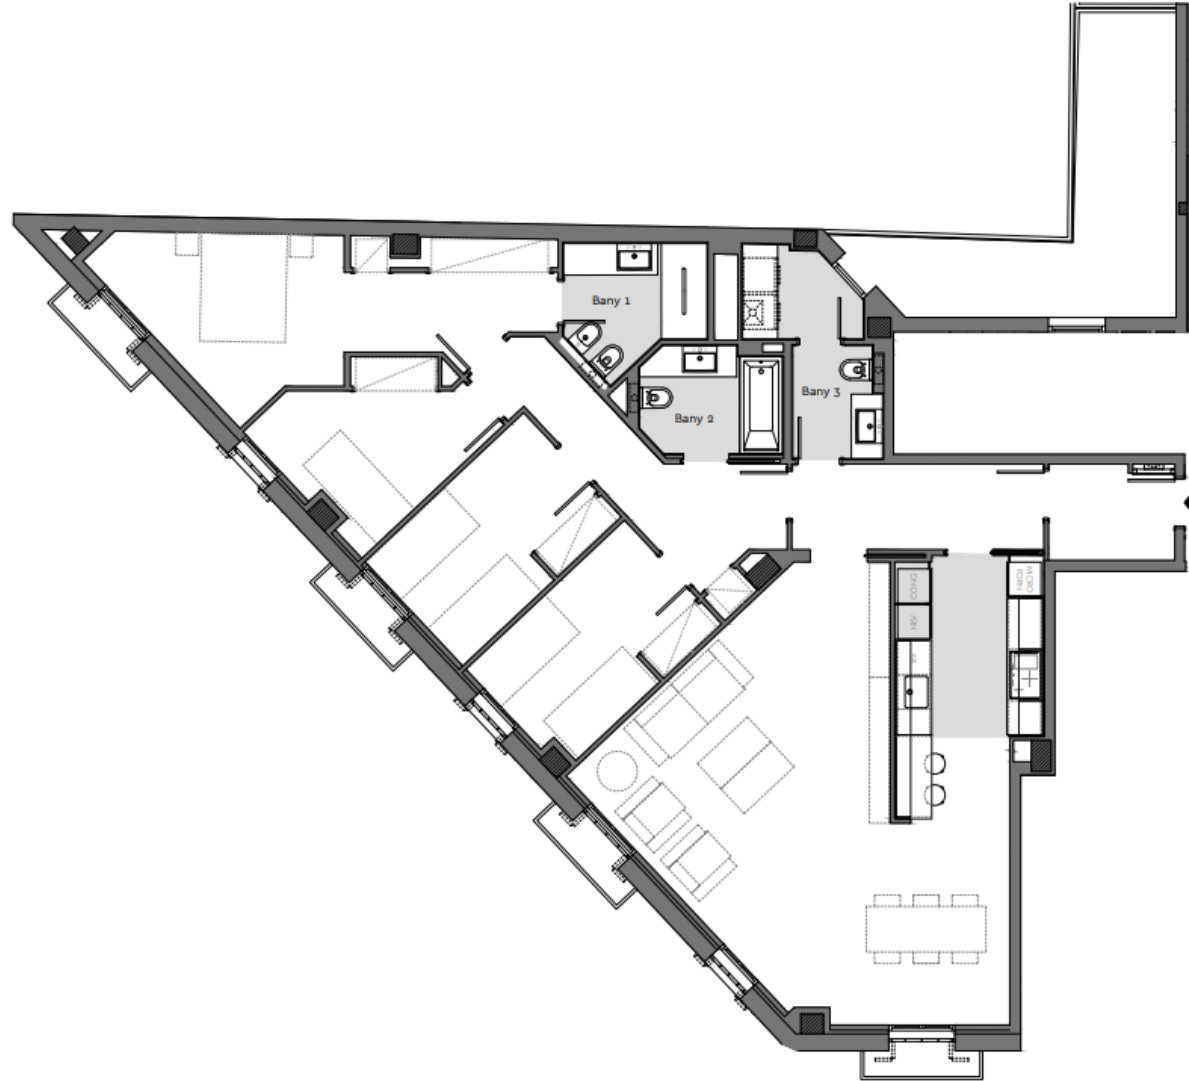

PARIS - ENRIQUE GRANADOS

ESC 1- 1º A

LUCAS FOX
NEW DEVELOPMENTS

Superfície Construïda Interior:	154,62 m ²
Superfície Construïda Exterior Coberta:	4,28 m ²
Total Superfície Construïda:	158,90 m ²
Superfície Útil Interior:	126,76 m ²
Superfície Exterior Descoberta:	15,44 m ²

Ubicació

Plànol Clau

Data: 18 març 2022

These details have been prepared in good faith but are not intended to constitute part of any offer or contract or create any contractual relationship. No description or information of any kind contained in these particulars may be relied upon as a statement or representation, warranty or fact. All images, plans and specifications shown are indicative only, cannot be guaranteed to represent the complete interiors or exteriors of the property. Any areas, measurements or distances given are approximate only. It is not possible to scale exactly from these drawings. Any buyer must satisfy himself by inspection or otherwise as to the correctness of any information given.