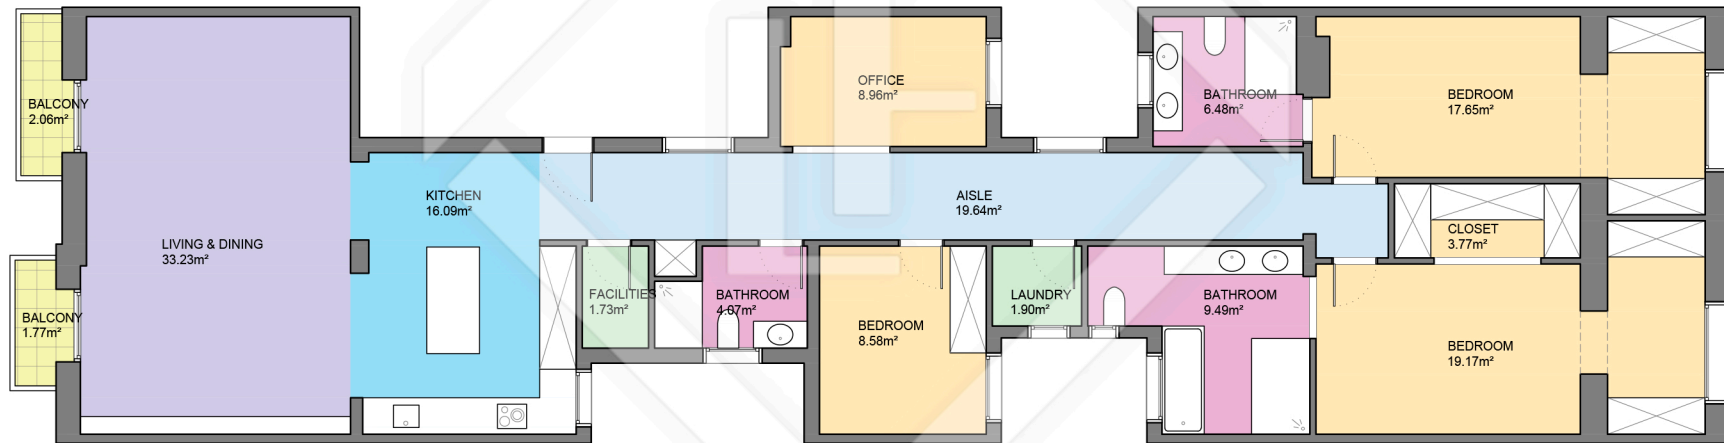

# LUCAS FOX

INTERNATIONAL PROPERTIES

LUCAS FOX  
INTERNATIONAL PROPERTIES

Scale in metres. Indicative only. Dimensions are approximate. All information contained here is gathered from sources we believe to be reliable. However we cannot guarantee its accuracy and interested persons should rely on their own enquiries.

Measurements FLOOR	
Built surface	182.11m <sup>2</sup>
Useful surface	150.76m <sup>2</sup>
Exterior surface	3.83m <sup>2</sup>