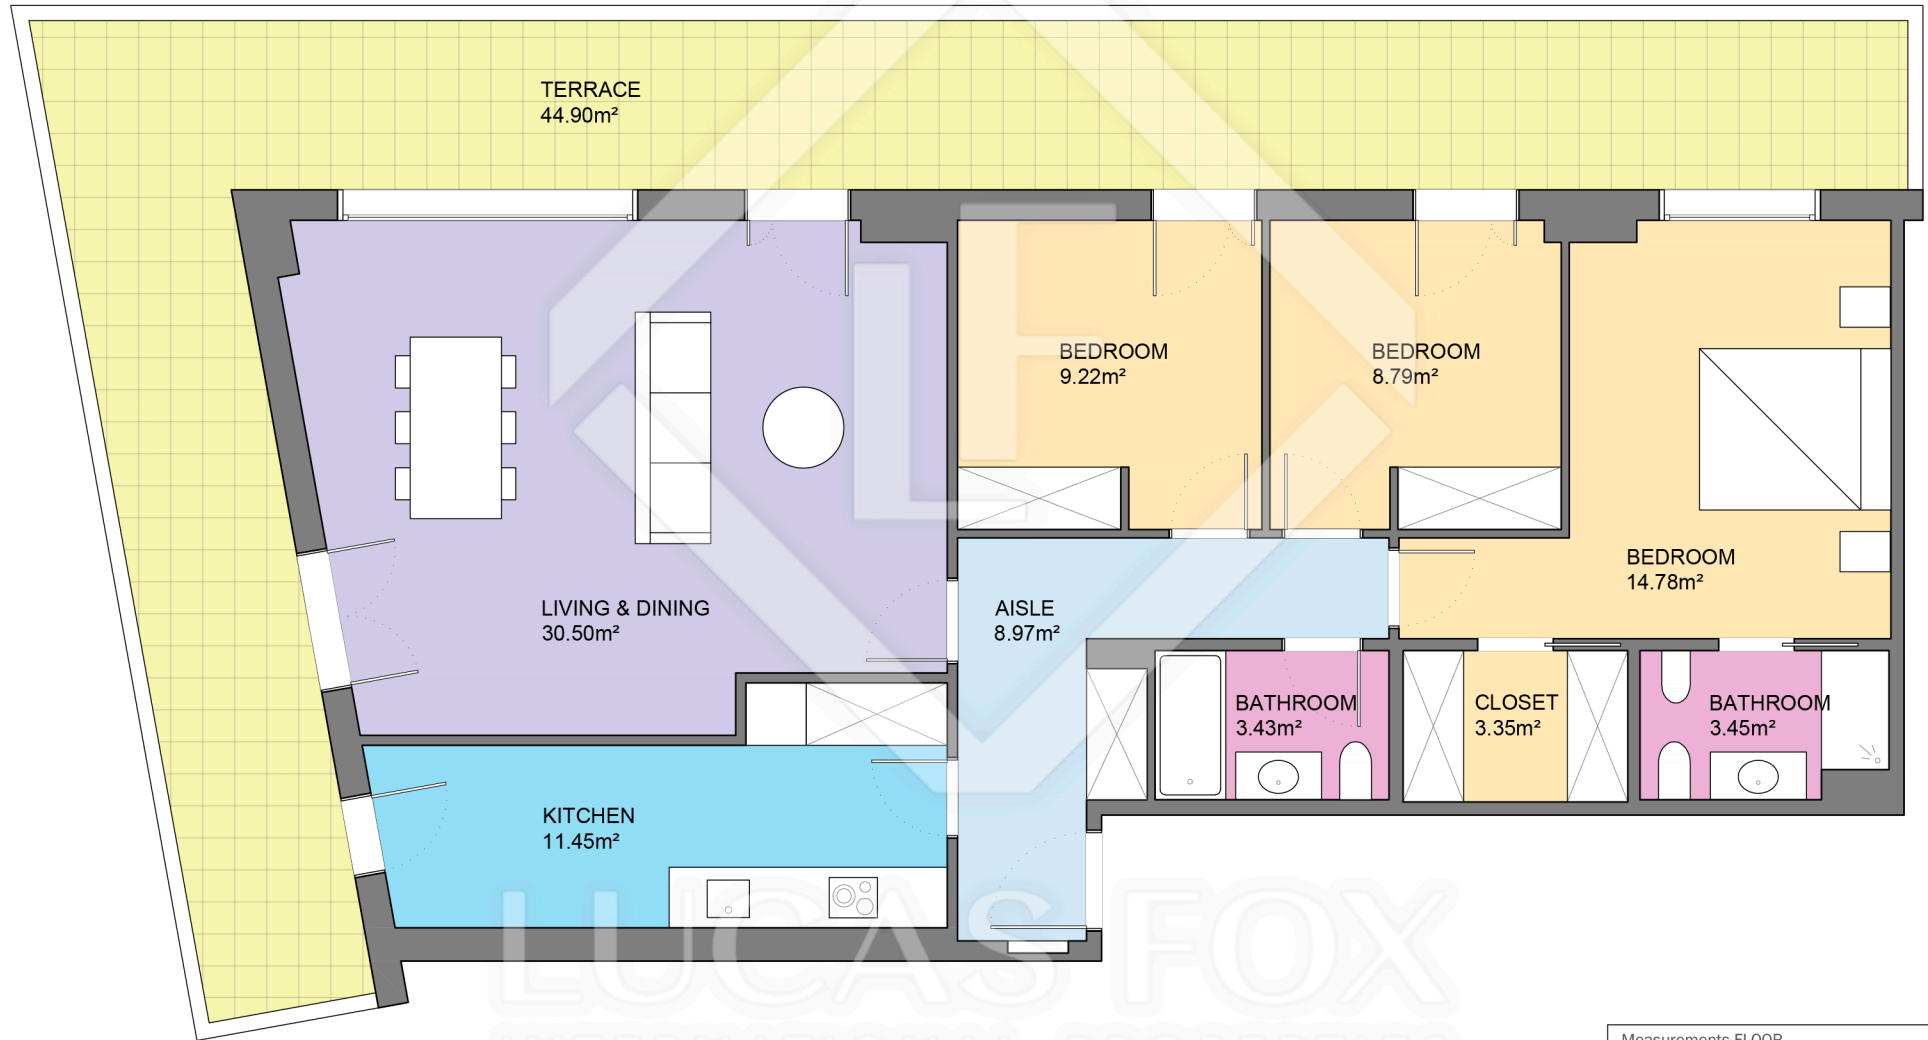

# BCN34783

LUCAS FOX  
INTERNATIONAL PROPERTIES

Scale in metres. Indicative only. Dimensions are approximate. All information contained here is gathered from sources we believe to be reliable. However we cannot guarantee its accuracy and interested persons should rely on their own enquiries.

Measurements FLOOR	
Built surface	106.70m <sup>2</sup>
Useful surface	93.94m <sup>2</sup>
Exterior surface	44.90m <sup>2</sup>
Height	2.50m