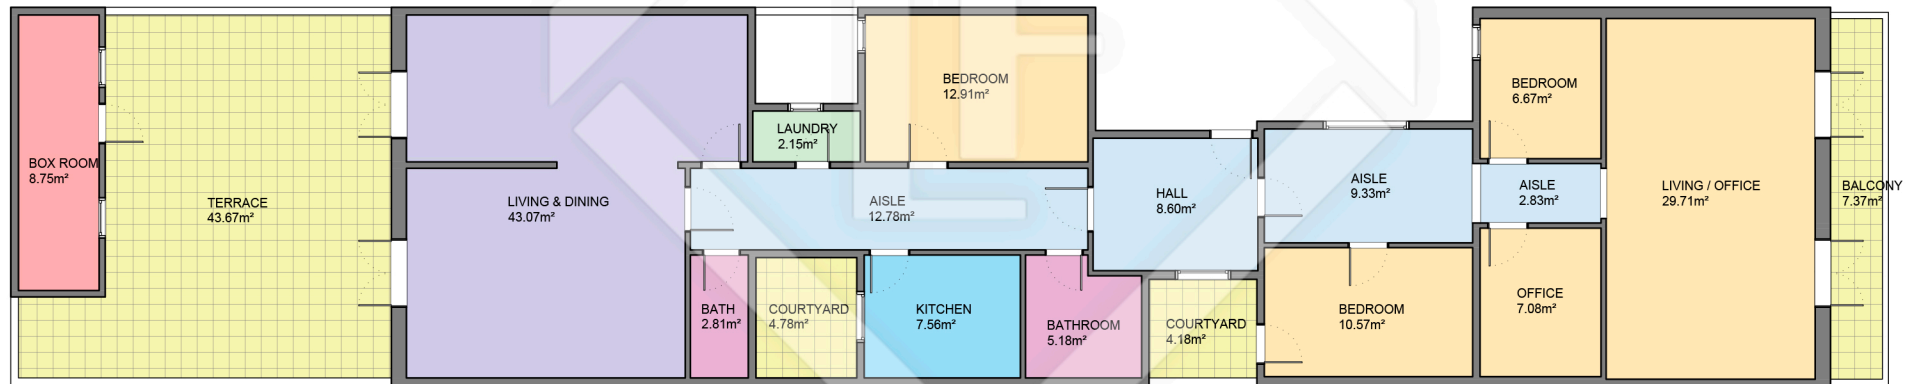

BCN34714

LUCAS FOX

INTERNATIONAL PROPERTIES

LUCAS FOX
INTERNATIONAL PROPERTIES

Scale in metres. Indicative only. Dimensions are approximate. All information contained here is gathered from sources we believe to be reliable. However we cannot guarantee its accuracy and interested persons should rely on their own enquiries.

Measurements FLOOR	
Built surface	193.29m ²
Useful surface	170.02m ²
Exterior surface	60.00m ²