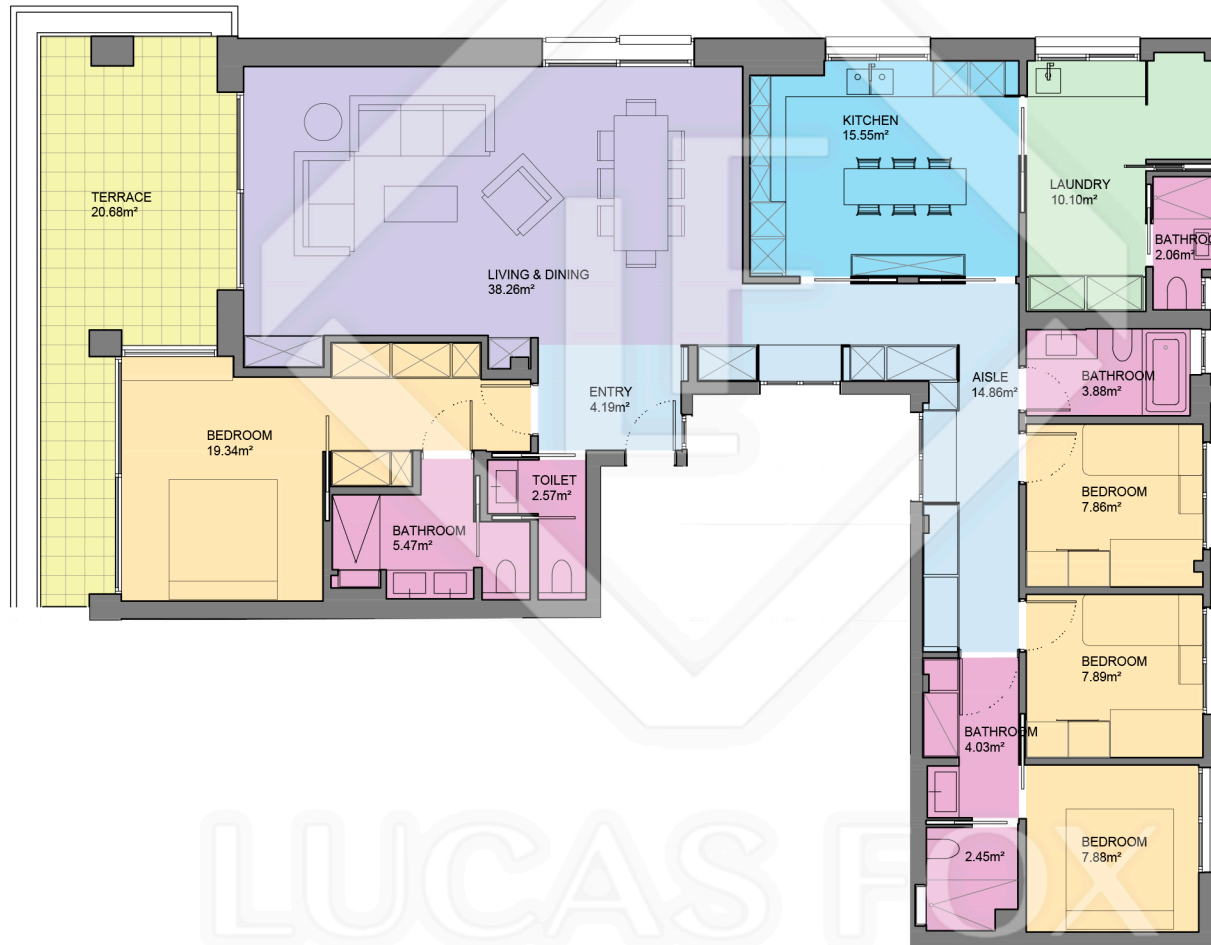

BCN34659

LUCAS FOX  
INTERNATIONAL PROPERTIES

Scale in metres. Indicative only. Dimensions are approximate. All information contained here is gathered from sources we believe to be reliable. However we cannot guarantee its accuracy and interested persons should rely on their own enquiries.

| Measurements FLOOR |                      |
|--------------------|----------------------|
| Built surface      | 179.50m <sup>2</sup> |
| Useful surface     | 146.40m <sup>2</sup> |
| Exterior surface   | 20.68m <sup>2</sup>  |