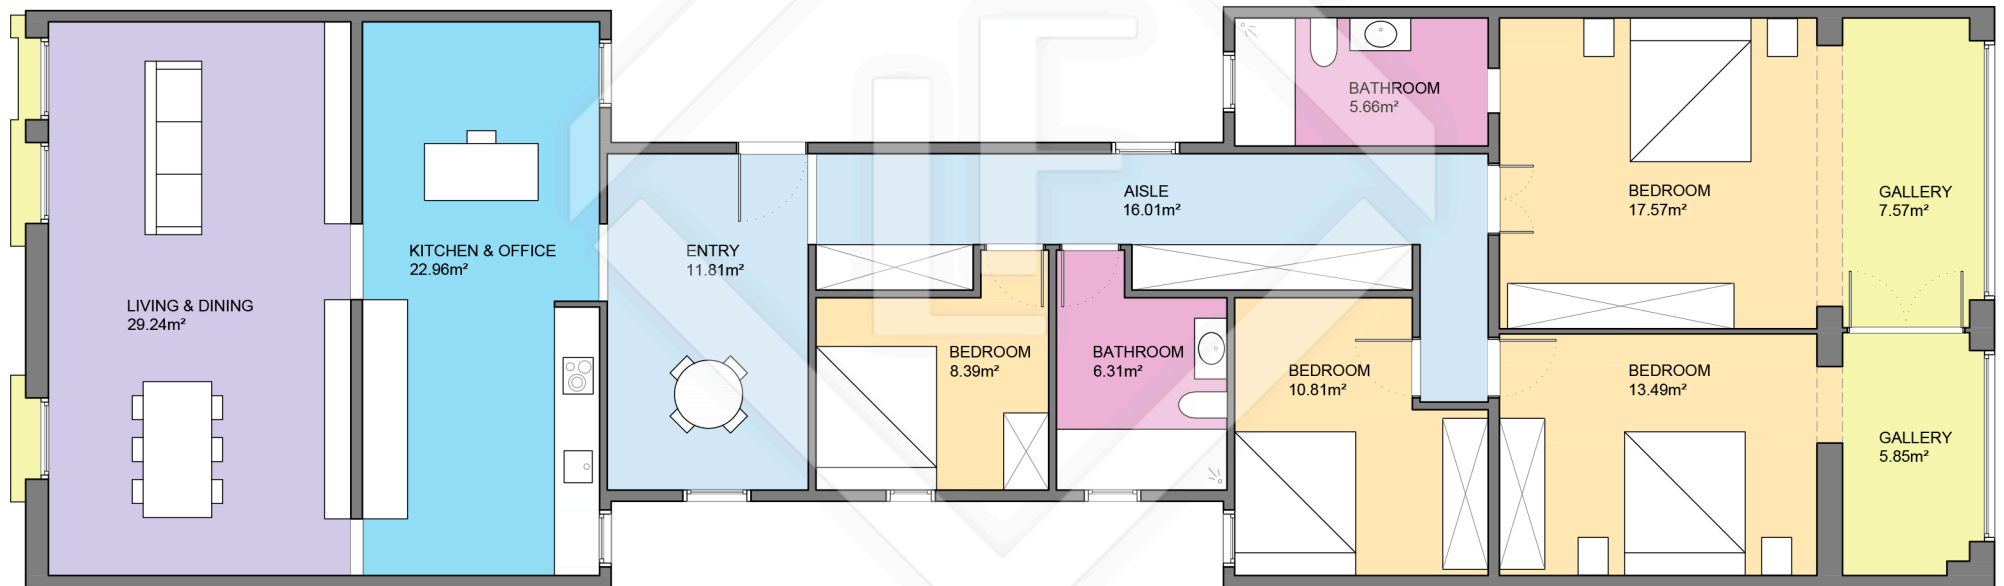

BCN34550

LUCAS FOX

INTERNATIONAL PROPERTIES

Scale in metres. Indicative only. Dimensions are approximate. All information contained here is gathered from sources we believe to be reliable. However we cannot guarantee its accuracy and interested persons should rely on their own enquiries.

Measurements FLOOR	
Built surface	173.21m ²
Useful surface	155.68m ²
Exterior surface	1.46m ²