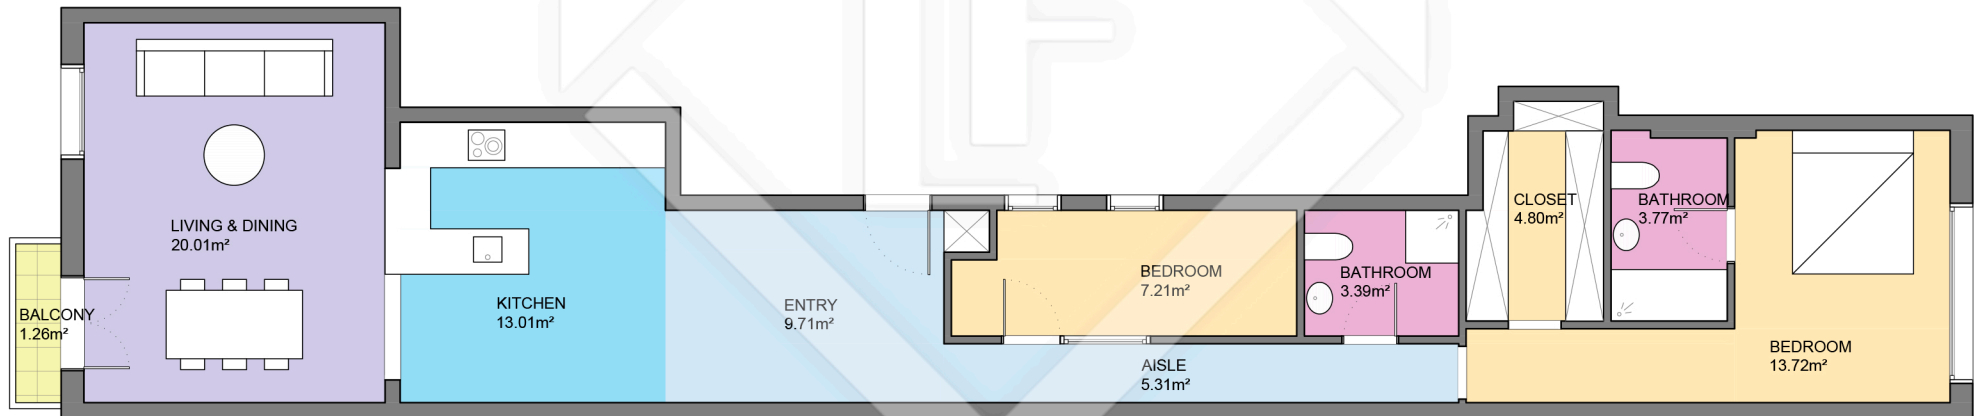

BCN34541

LUCAS FOX

INTERNATIONAL PROPERTIES

LUCAS FOX
INTERNATIONAL PROPERTIES

Scale in metres. Indicative only. Dimensions are approximate. All information contained here is gathered from sources we believe to be reliable. However we cannot guarantee its accuracy and interested persons should rely on their own enquiries.

Measurements FLOOR	
Built surface	97.80m ²
Useful surface	80.93m ²
Exterior surface	1.26m ²