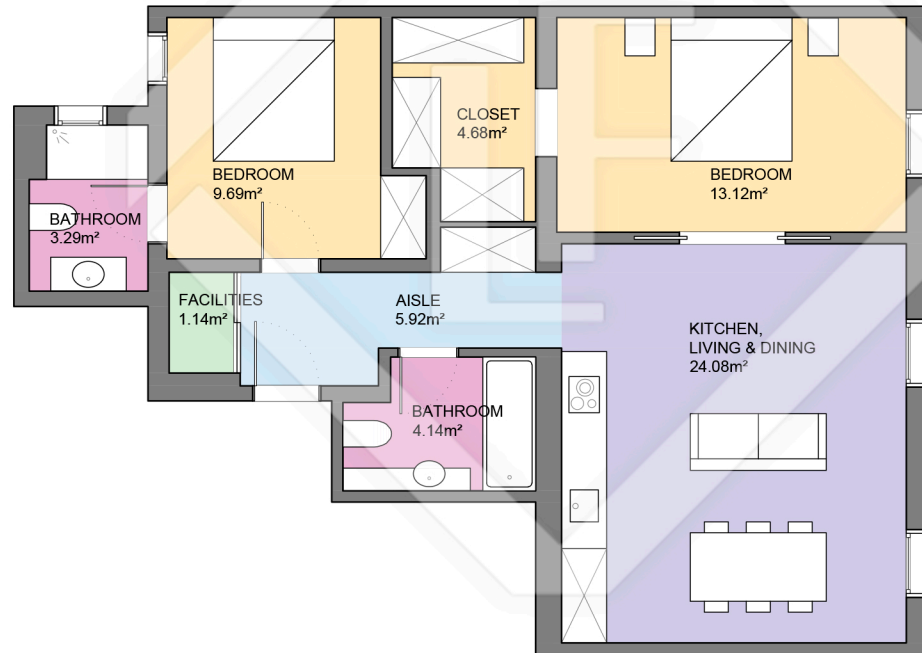

# BCN34438

LUCAS FOX  
INTERNATIONAL PROPERTIES

LUCAS FOX  
INTERNATIONAL PROPERTIES

Scale in metres. Indicative only. Dimensions are approximate. All information contained here is gathered from sources we believe to be reliable. However we cannot guarantee its accuracy and interested persons should rely on their own enquiries.

Measurements FLOOR	
Built surface	80.50m <sup>2</sup>
Useful surface	66.05m <sup>2</sup>