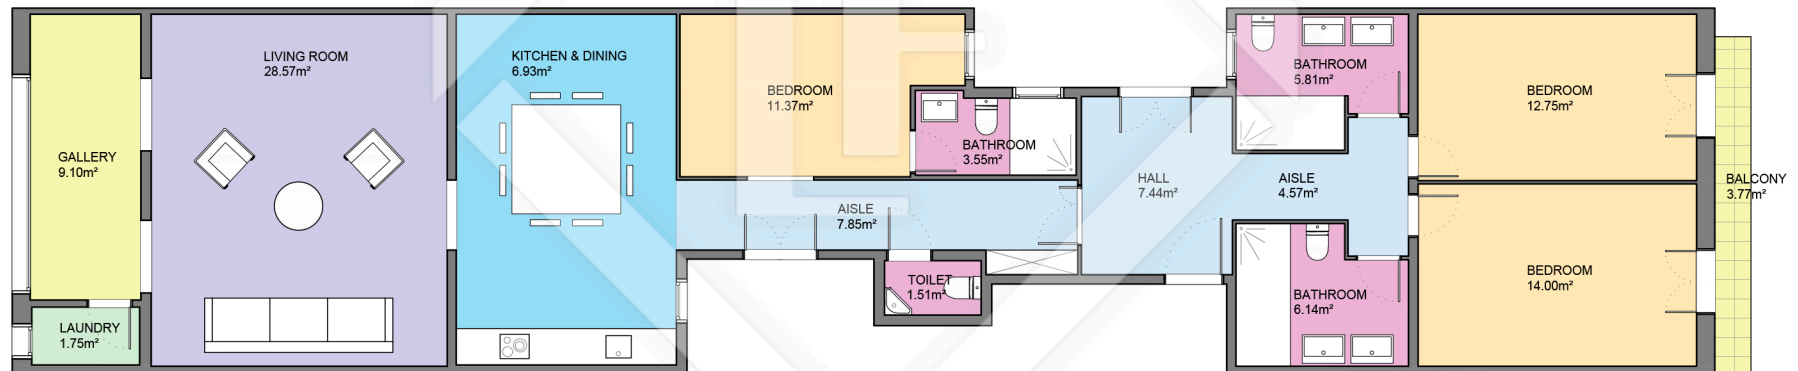

BCN34434

LUCAS FOX

INTERNATIONAL PROPERTIES

LUCAS FOX
INTERNATIONAL PROPERTIES

Scale in metres. Indicative only. Dimensions are approximate. All information contained here is gathered from sources we believe to be reliable. However we cannot guarantee its accuracy and interested persons should rely on their own enquiries.

Measurements FLOOR	
Built surface	151.25m ²
Useful surface	139.41m ²
Exterior surface	3.77m ²