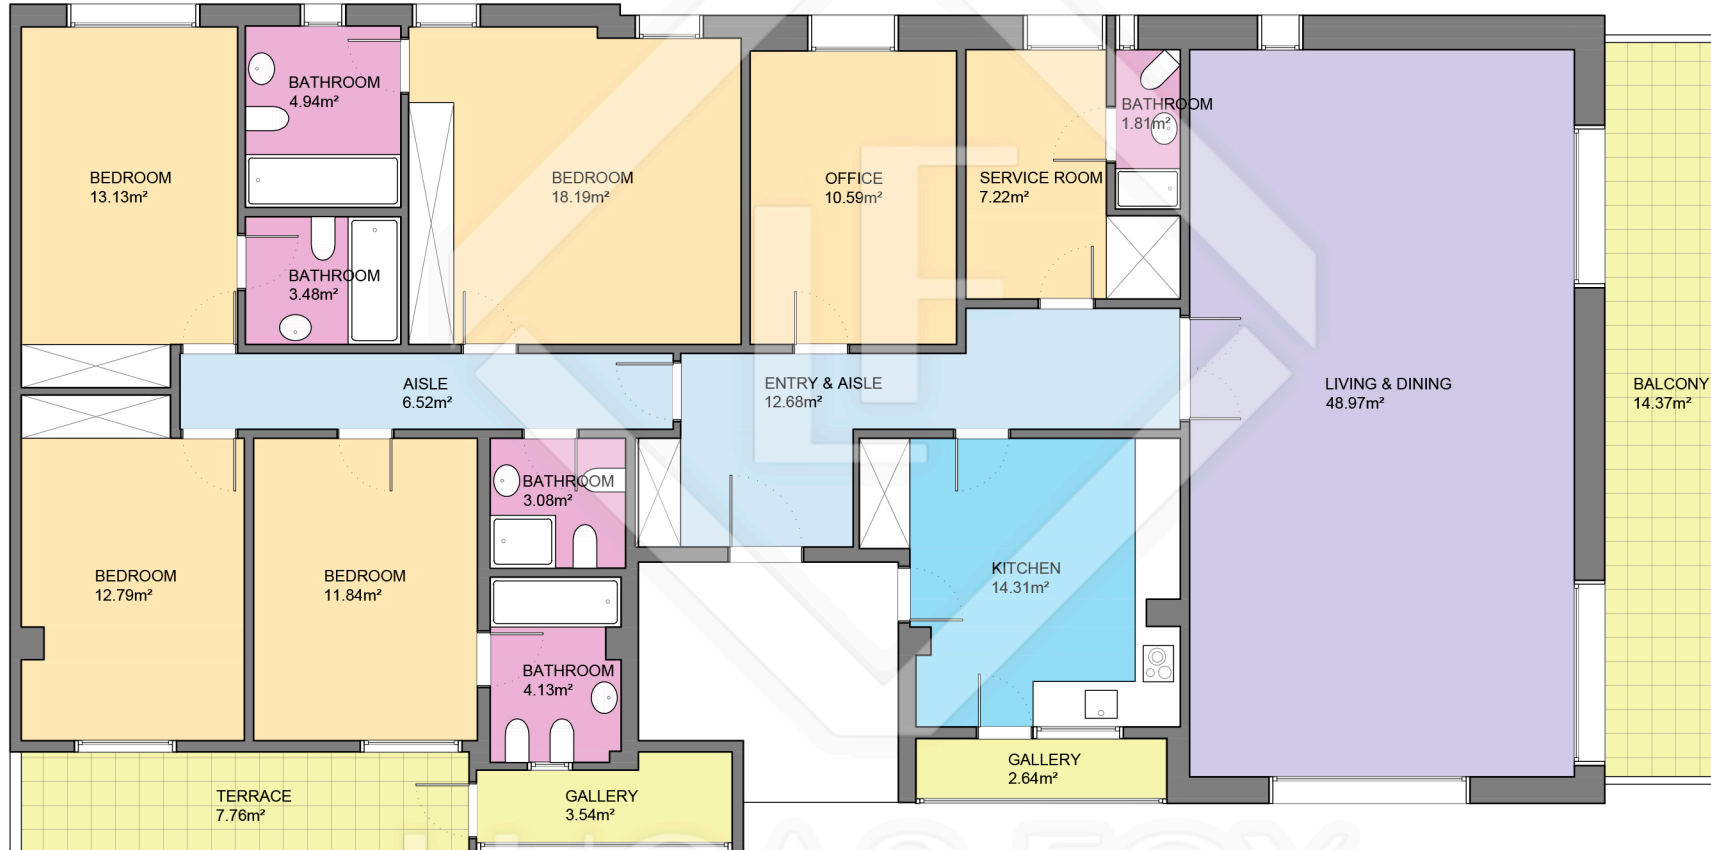

BCN34383

LUCAS FOX
INTERNATIONAL PROPERTIES

LUCAS FOX
INTERNATIONAL PROPERTIES

Scale in metres. Indicative only. Dimensions are approximate. All information contained here is gathered from sources we believe to be reliable. However we cannot guarantee its accuracy and interested persons should rely on their own enquiries.

Measurements FLOOR	
Built surface	209.00m ²
Useful surface	179.87m ²
Exterior surface	22.12m ²
Height	2.66m