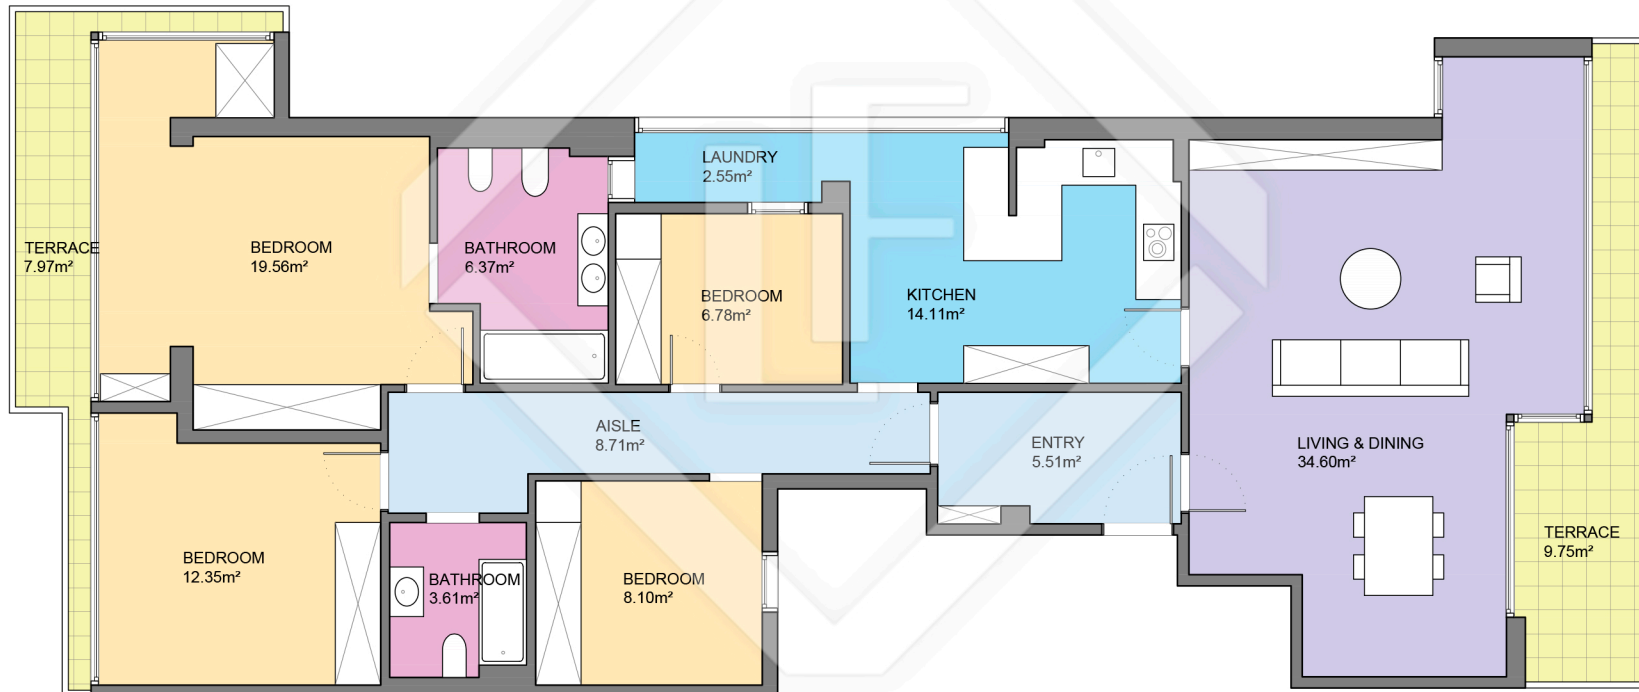

BCN34351

LUCAS FOX

INTERNATIONAL PROPERTIES

LUCAS FOX
INTERNATIONAL PROPERTIES

Scale in metres. Indicative only. Dimensions are approximate. All information contained here is gathered from sources we believe to be reliable. However we cannot guarantee its accuracy and interested persons should rely on their own enquiries.

Measurements FLOOR	
Built surface	140.50m ²
Useful surface	122.25m ²
Exterior surface	17.72m ²
Height	2.66m