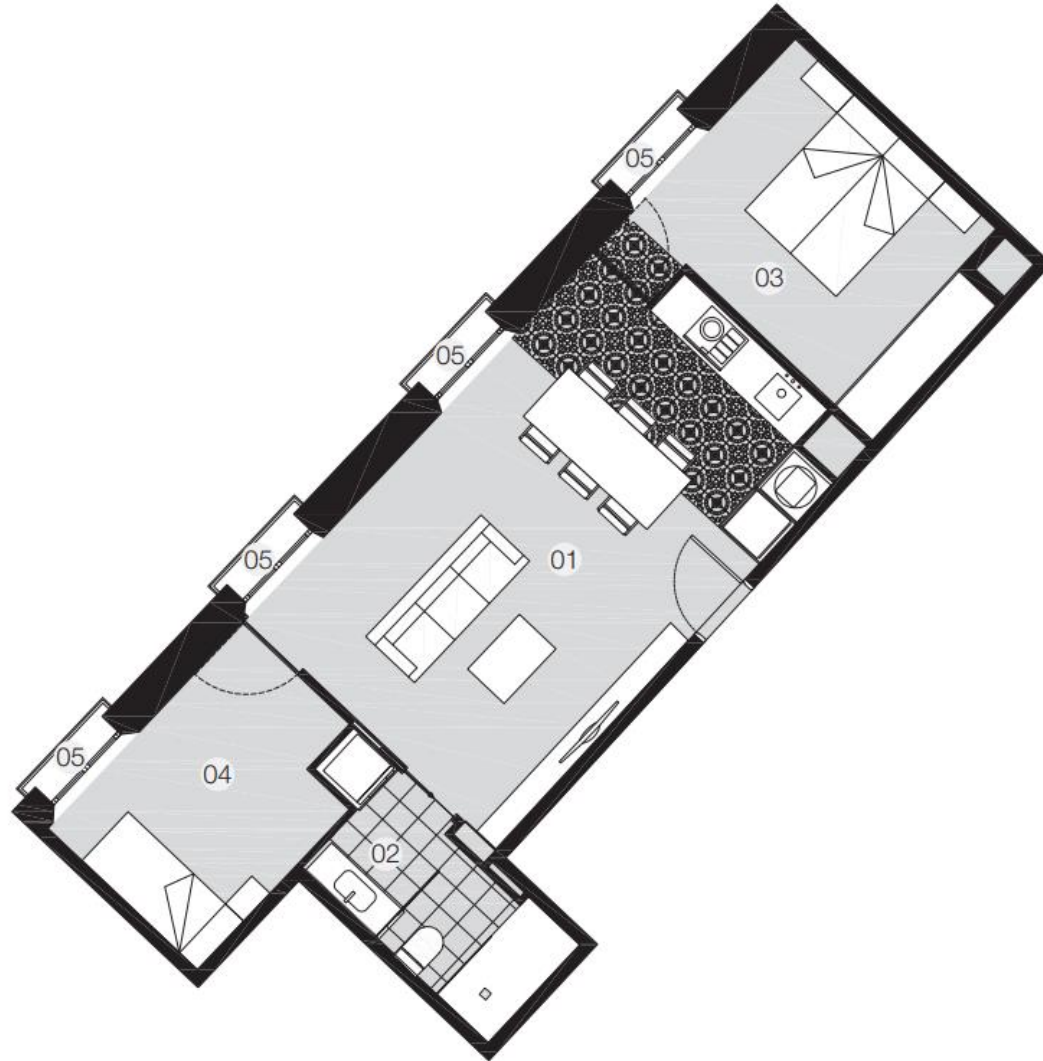

MILANS APARTMENTS

Entresuelo 2A

LUCAS FOX
NEW DEVELOPMENTS

Built Area/Superficie construida
Usable Area/Superficie útil

59,58 m2
52,17 m2

01	Living room-Dining room-Kitchen/ Salón-Comedor-Cocina / Sala d'estar-Menjador-Cuina	25,65 m2
02	WC/Baño/Bany	5,19 m2
03	Room / Habitación / Habitació	11,54 m2
04	Room / Habitación / Habitació	8,00 m2
05	Balcony / Balcón / Balcó	0,45 m2
05	Balcony / Balcón / Balcó	0,45 m2
05	Balcony / Balcón / Balcó	0,45 m2
05	Balcony / Balcón / Balcó	0,45 m2

These details have been prepared in good faith but are not intended to constitute part of any offer of contract or create any contractual relationship. No description of information of any kind contained in these particulars may be relied upon as a statement or representation, warranty or fact. All images, plans and specifications shown are indicative only, cannot be guaranteed to represent the complete interiors or exteriors of the property. Any areas, measurements or distances given are approximate only. It is not possible to scale exactly from these drawings. Any buyer must satisfy himself by inspection or otherwise as to the correctness of any information given.