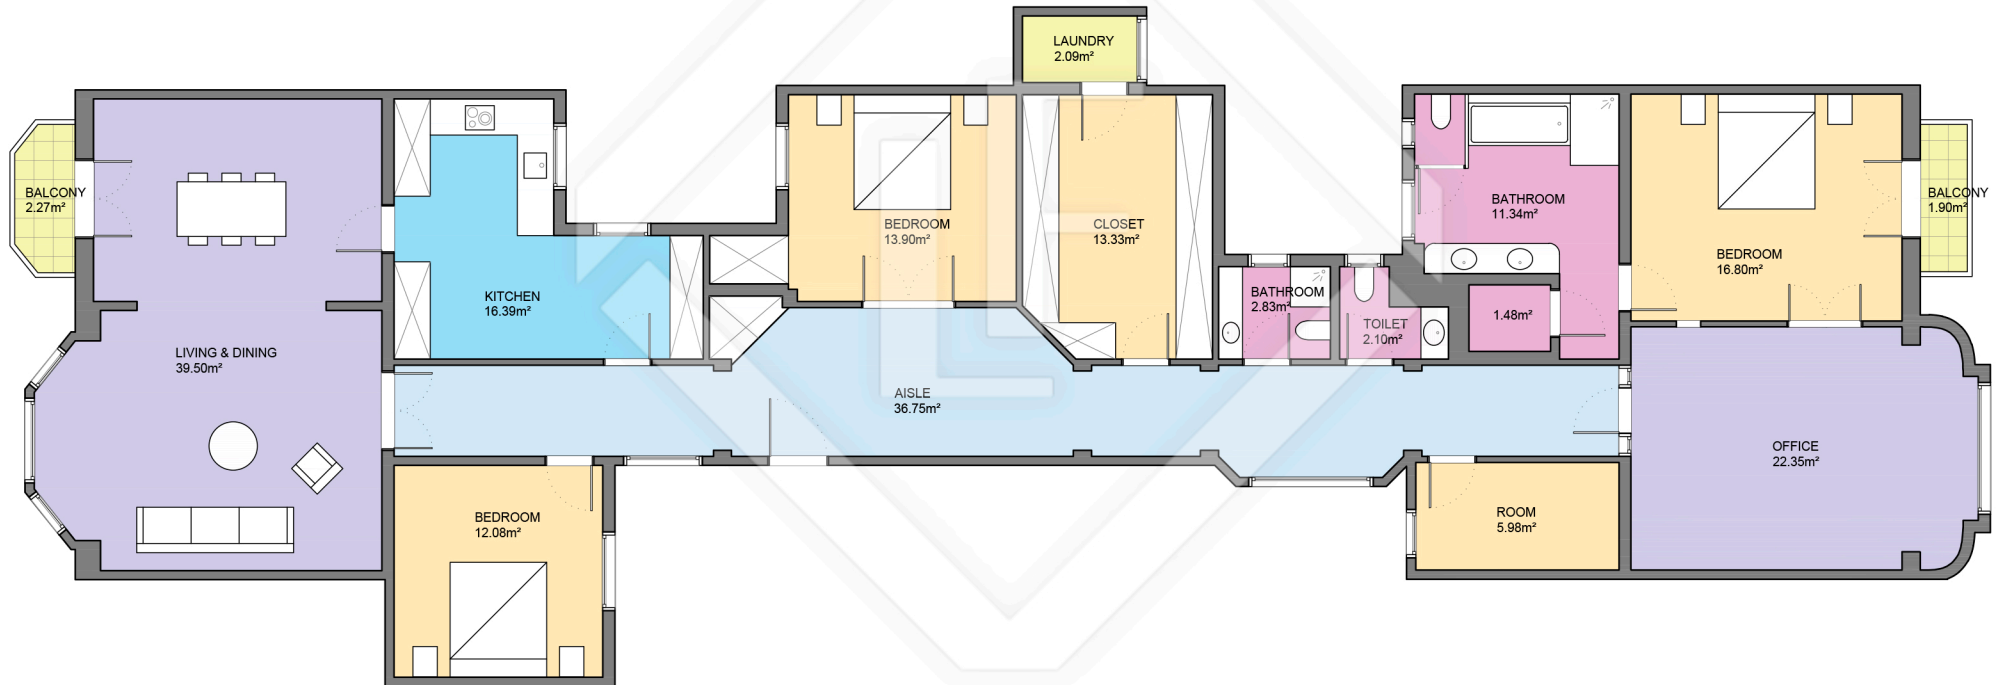

BCN34177

LUCAS FOX

INTERNATIONAL PROPERTIES

LUCAS FOX
INTERNATIONAL PROPERTIES

Scale in metres. Indicative only. Dimensions are approximate. All information contained here is gathered from sources we believe to be reliable. However we cannot guarantee its accuracy and interested persons should rely on their own enquiries.

Measurements FLOOR	
Built surface	225.00m ²
Useful surface	196.92m ²
Exterior surface	4.17m ²
Height	3.15m