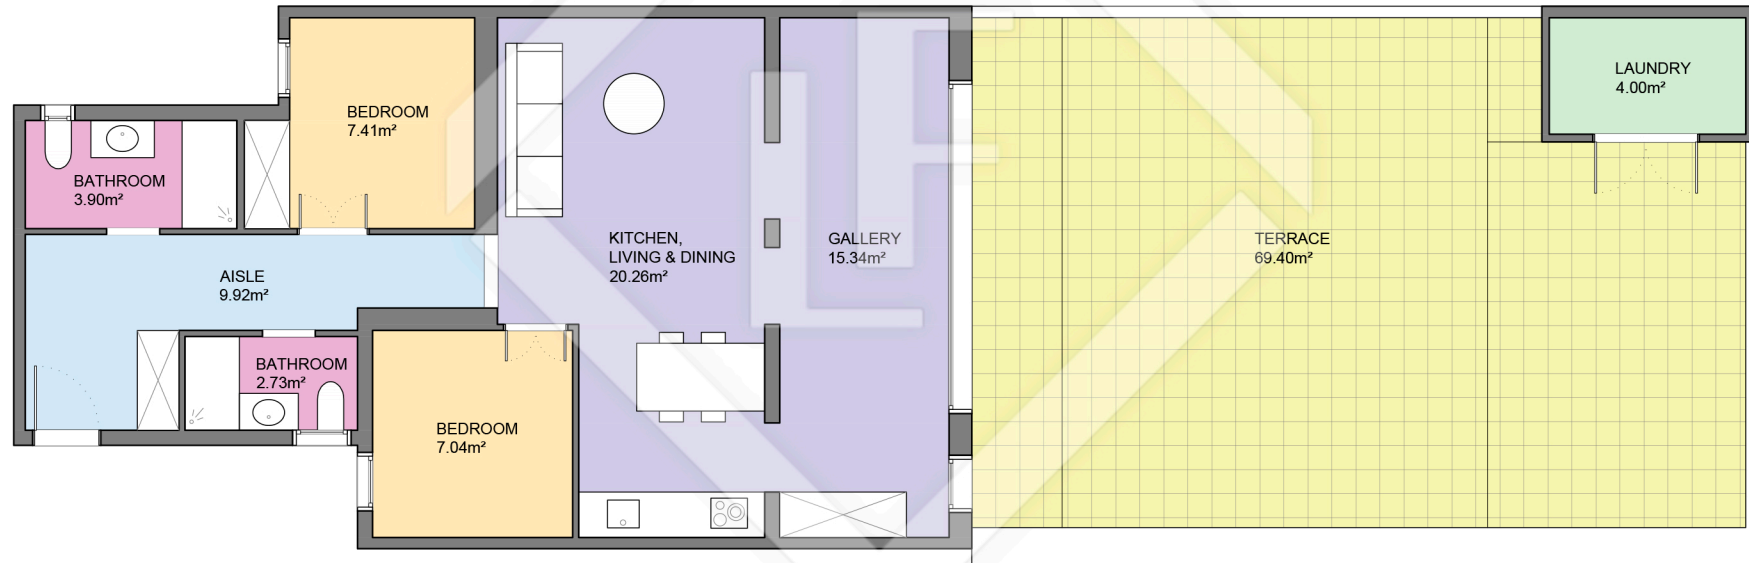

# LUCAS FOX

INTERNATIONAL PROPERTIES

Scale in metres. Indicative only. Dimensions are approximate. All information contained here is gathered from sources we believe to be reliable. However we cannot guarantee its accuracy and interested persons should rely on their own enquiries.

Measurements FLOOR	
Built surface	85.15m <sup>2</sup>
Useful surface	70.60m <sup>2</sup>
Exterior surface	69.40m <sup>2</sup>