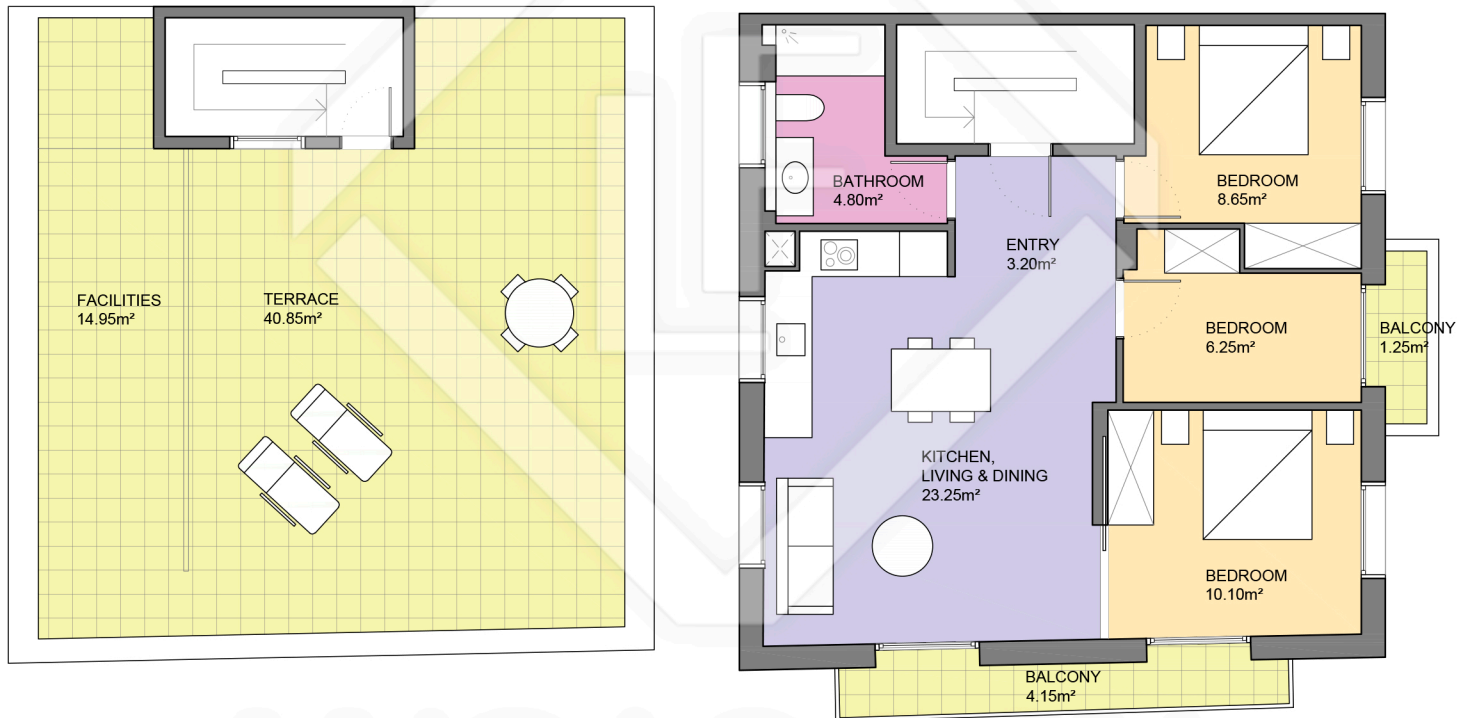

BCN34089

LUCAS FOX

INTERNATIONAL PROPERTIES

Scale in metres. Indicative only. Dimensions are approximate. All information contained here is gathered from sources we believe to be reliable. However we cannot guarantee its accuracy and interested persons should rely on their own enquiries.

Measurements FLOOR	
Built surface	67.65m ²
Useful surface	56.25m ²
Exterior surface	61.20m ²