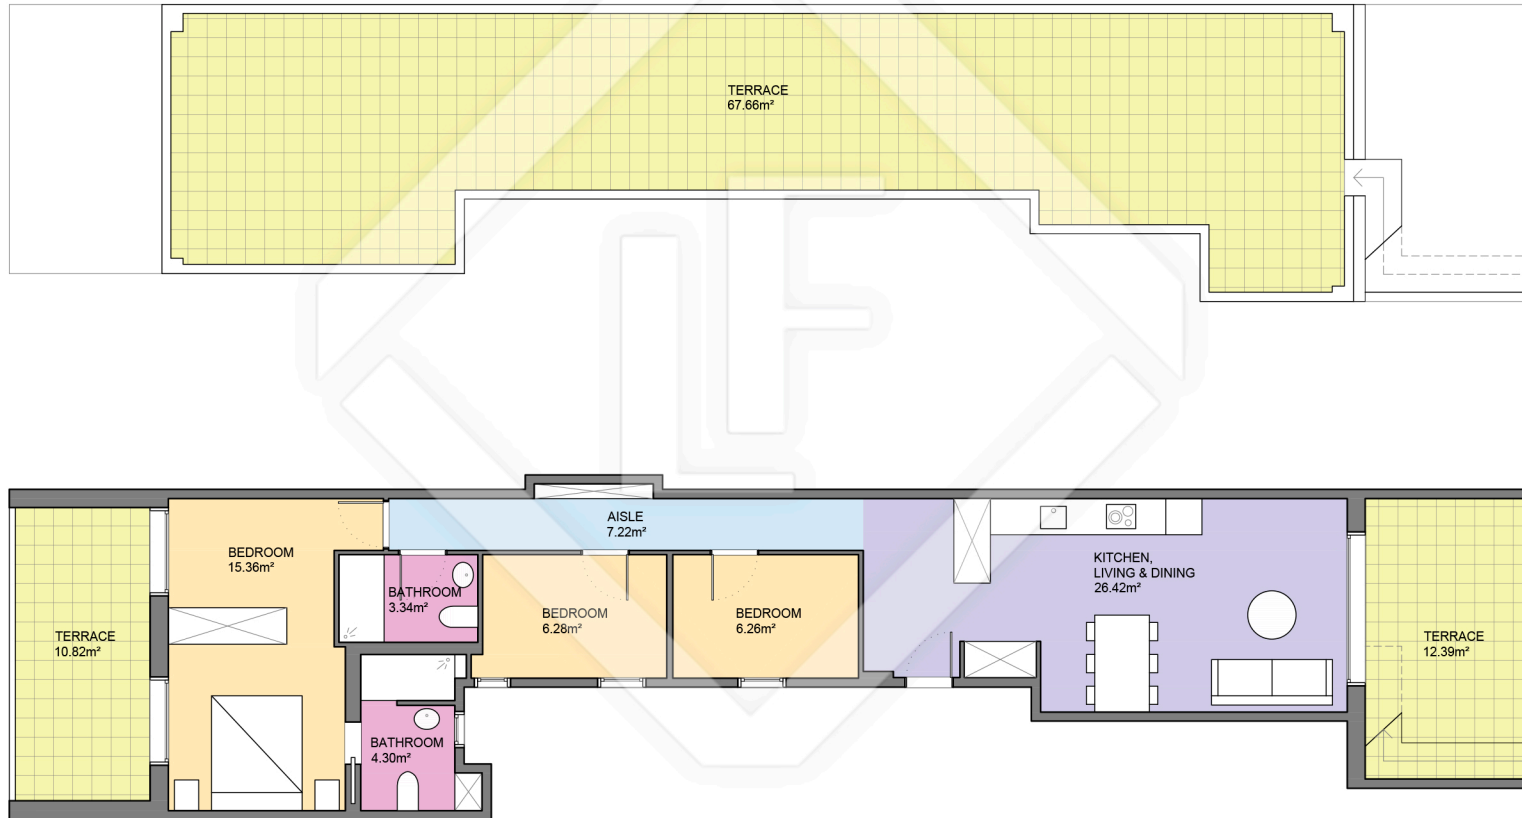

# BCN34081

# LUCAS FOX

INTERNATIONAL PROPERTIES

LUCAS FOX  
INTERNATIONAL PROPERTIES

Scale in metres. Indicative only. Dimensions are approximate. All information contained here is gathered from sources we believe to be reliable. However we cannot guarantee its accuracy and interested persons should rely on their own enquiries.

Measurements FLOOR	
Built surface	83.73m <sup>2</sup>
Useful surface	69.28m <sup>2</sup>
Exterior surface	90.87m <sup>2</sup>
Height	2.65m