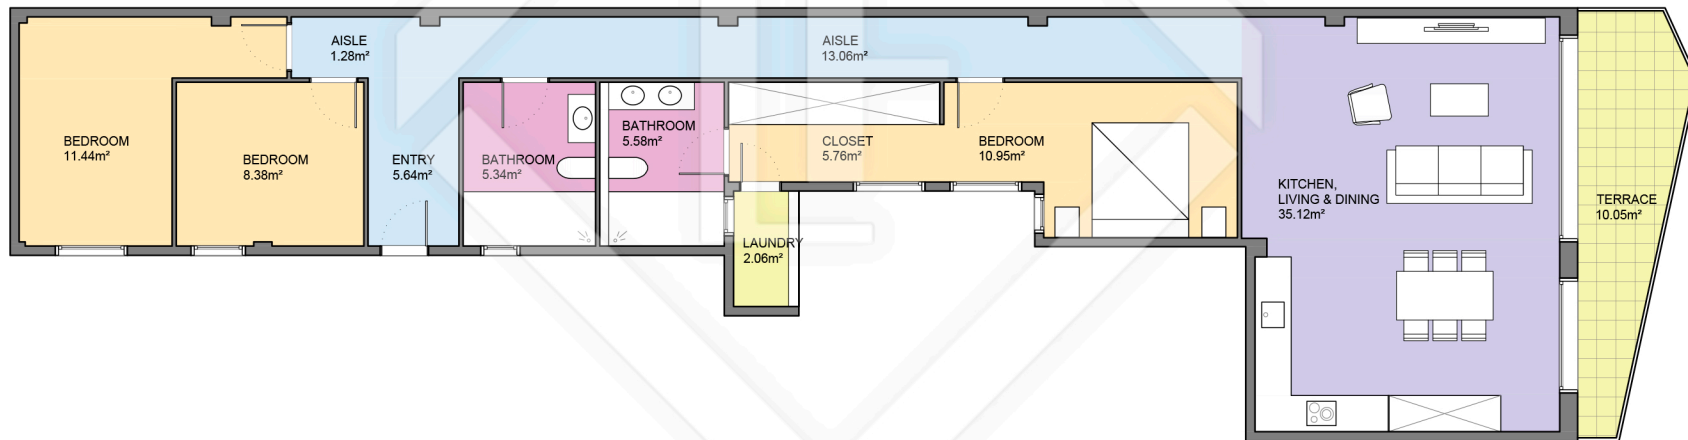

BCN34079

LUCAS FOX
INTERNATIONAL PROPERTIES

Scale in metres. Indicative only. Dimensions are approximate. All information contained here is gathered from sources we believe to be reliable. However we cannot guarantee its accuracy and interested persons should rely on their own enquiries.

Measurements FLOOR	
Built surface	119.45m ²
Useful surface	103.14m ²
Exterior surface	12.11m ²