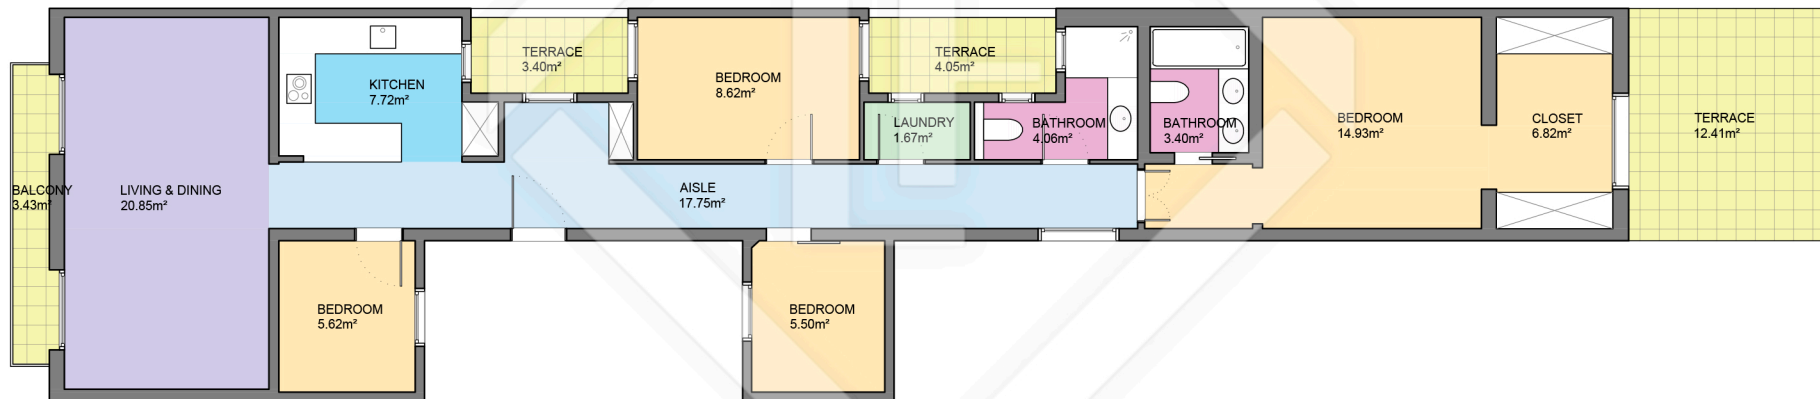

BCN34044

LUCAS FOX

INTERNATIONAL PROPERTIES

LUCAS FOX
INTERNATIONAL PROPERTIES

Scale in metres. Indicative only. Dimensions are approximate. All information contained here is gathered from sources we believe to be reliable. However we cannot guarantee its accuracy and interested persons should rely on their own enquiries.

Measurements FLOOR	
Built surface	118.15m ²
Useful surface	96.94m ²
Exterior surface	23.29m ²