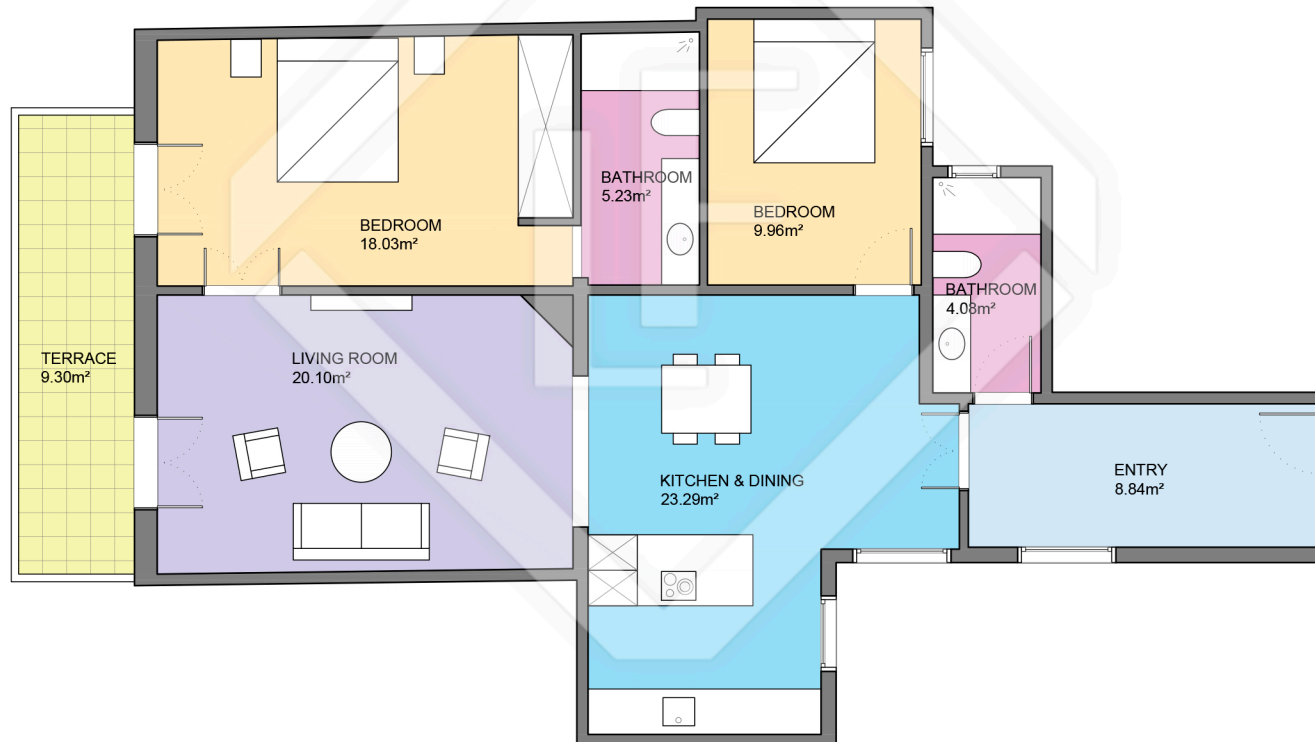

BCN34009

LUCAS FOX
INTERNATIONAL PROPERTIES

LUCAS FOX
INTERNATIONAL PROPERTIES

Scale in metres. Indicative only. Dimensions are approximate. All information contained here is gathered from sources we believe to be reliable. However we cannot guarantee its accuracy and interested persons should rely on their own enquiries.

Measurements FLOOR	
Built surface	102.26m ²
Useful surface	89.52m ²
Exterior surface	9.30m ²
Height	2.75m