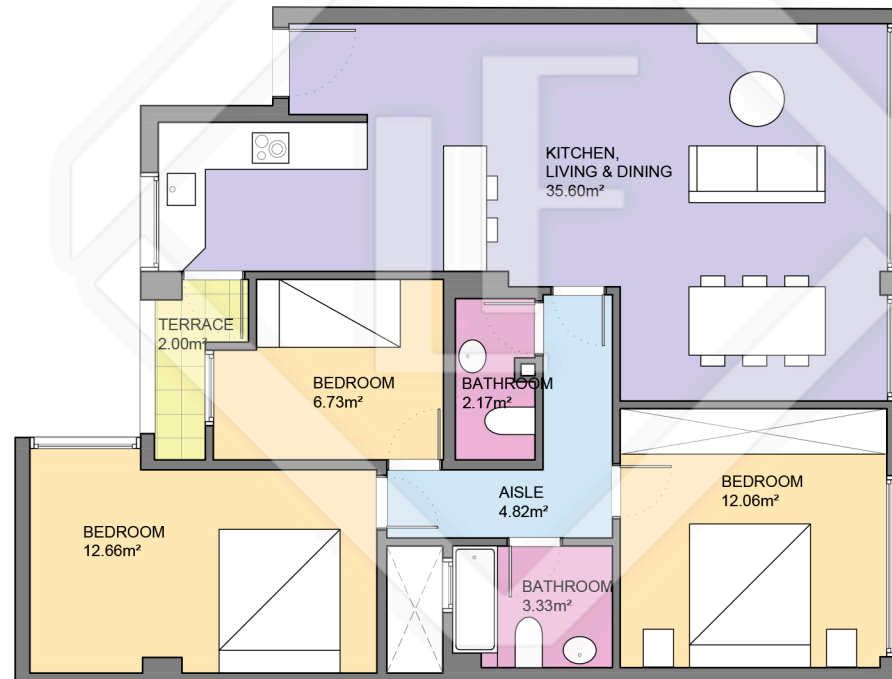

BCN33953

LUCAS FOX

INTERNATIONAL PROPERTIES

LUCAS FOX
INTERNATIONAL PROPERTIES

Scale in metres. Indicative only. Dimensions are approximate. All information contained here is gathered from sources we believe to be reliable. However we cannot guarantee its accuracy and interested persons should rely on their own enquiries.

Measurements FLOOR	
Built surface	93.00m ²
Useful surface	77.36m ²
Exterior surface	2.00m ²